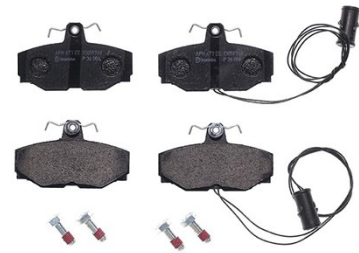

Pads technical data

Axle
Rear

WWA
20233, 20572

Width
89,9 mm

Thickness
13,2 mm

Height
53,6 mm

Braking system
Lucas

Features
With brake caliper screws

Wear indicator
Electric

EANCode
8020584052990

Compatible vehicles

DAIMLER

Model	Type	Kw	Year
XJ 40, 81	Sovereign 3.6	145	10/86 07/89
XJ 40, 81	Sovereign 3.6	136	10/86 09/89
XJ 40, 81	Sovereign 4.0	163	09/89 09/94

JAGUAR

Model	Type	Kw	Year
XJ (XJ40, XJ81)	3.6	136	10/86 08/89
XJ (XJ40, XJ81)	6 2.9	108	10/86 08/90
XJ (XJ40, XJ81)	6 2.9	117	10/86 08/90