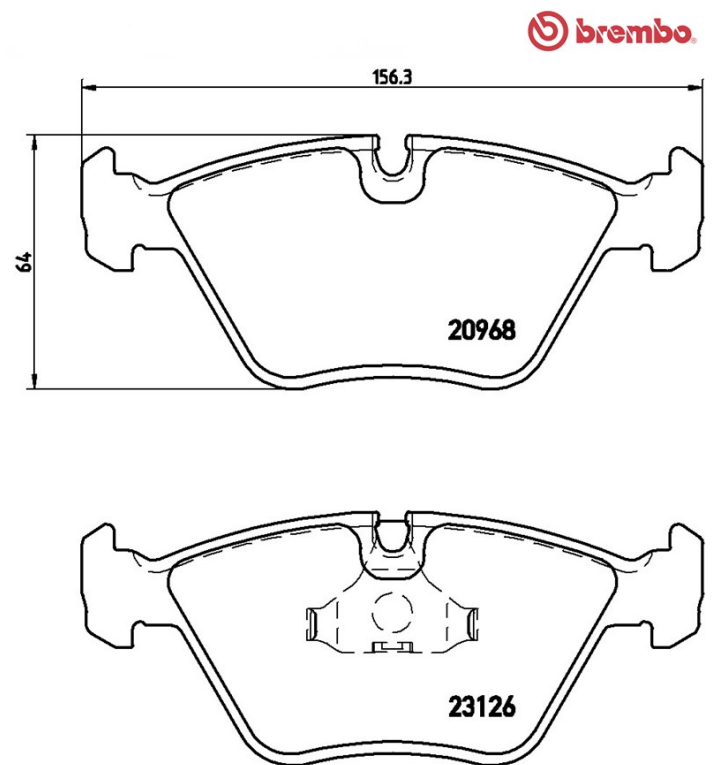

Pads technical data

Axle Front	WVA 20968, 23126
Width 156,3 mm	Thickness 17,5 mm
Height 64 mm	Braking system Teves
Features	Wear indicator Prepared

EAncode
8020584053003

Compatible vehicles

DAIMLER				
Model	Type	Kw	Year	
DAIMLER (XJ4_)	4.0	163	10/89 09/94	
DAIMLER (XJ4_)	4.0	173	10/89 09/94	
DAIMLER (XJ4_)	4.0 Super	183	09/92 09/94	
DAIMLER XJ (X30_)	4.0 Long	216	10/97 06/03	
DAIMLER XJ (X30_)	Double Six 6.0	229	10/94 06/03	
DAIMLER XJ (X30_)	Six 4.0	209	07/97 12/02	
DAIMLER XJ (X30_)	Six 4.0	177	10/94 06/03