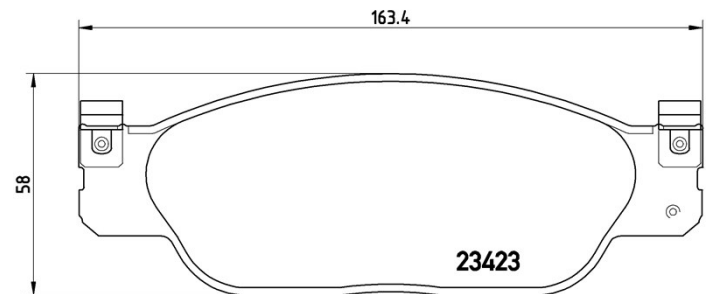

Pads technical data

Axle
Front

WWA
23423

Width
163,4 mm

Thickness
17,8 mm

Height
58 mm

Braking system
Lucas

Features
With accessories
With brake caliper screws

Wear indicator
Acoustic

EANCode
8020584053058

Compatible vehicles

FORD USA

Model	Type	Kw	Year
THUNDERBIRD Convertible	4.0	188	02/00 12/02
THUNDERBIRD Convertible	4.0 Premium	209	10/02 09/05

JAGUAR

Model	Type	Kw	Year
S-TYPE (X200)	2.5 V6	147	04/02 10/07
S-TYPE (X200)	2.7 D	152	06/04 10/07
S-TYPE (X200)	3.0 V6	175	01/99 10/07
S-TYPE (X200)	4.0 V8	203	01/99 04/02
S-TYPE (X200)	4.0 V8	209	09/99 12/02
S-TYPE (X200)	4.2 V8	224	09/07 12/08
S-TYPE (X200)	4.2 V8	219	04/02 10/07

LINCOLN

Model	Type	Kw	Year
-------	------	----	------

LS	3.0	163	09/00 08/03
LS	3.0	173	09/03 08/06
LS	3.0 V6 24V	140	05/98 -
LS	3.9 V8 32V	180	05/98 -
LS	4.0	209	09/02 08/06
LS	4.0 V8 32V	180	05/98 -

OE Part number