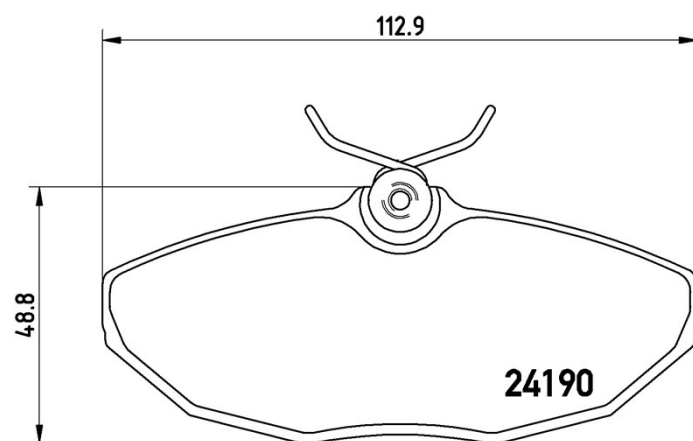

Pads technical data

Axle Rear	WVA 24190
Width 112,9 mm	Thickness 16,5 mm
Height 48,8 mm	Braking system Lucas
Features	Wear indicator Without

EA NCode
8020584053089

Compatible vehicles

JAGUAR

Model	Type	Kw	Year
S-TYPE (X200)	2.5 V6	147	04/02 10/07
S-TYPE (X200)	2.7 D	152	06/04 10/07
S-TYPE (X200)	4.2 V8	219	04/02 10/07

OE Part number

Compatible OE codes

JAGUAR C2C8342