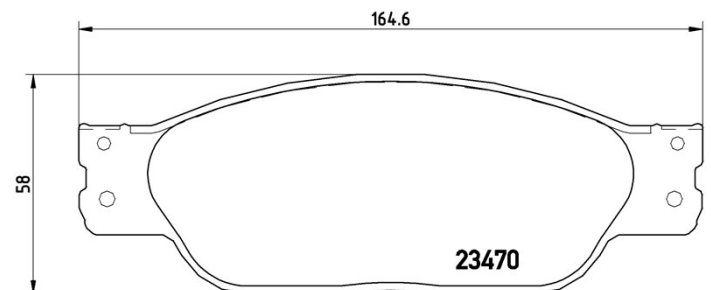

Pads technical data

Axle Front	WVA 23470
Width 164,6 mm	Thickness 17,8 mm
Height 58 mm	Braking system Lucas
Features With accessories	Wear indicator Acoustic

EANCode
8020584053096

Compatible vehicles

JAGUAR

Model	Type	Kw	Year
S-TYPE (X200)	2.5 V6	147	04/02 10/07
S-TYPE (X200)	2.7 D	152	06/04 10/07
S-TYPE (X200)	4.2 V8	219	04/02 10/07
XJ (X350)	3.0	179	04/04 01/07
XJ (X350)	3.0	175	05/03 03/09
XJ (X350)	3.6	190	05/03 03/09
XJ (X350)	4.2	219	05/03 03/09
XJ (X350)	D 2.7	152	10/05 03/09