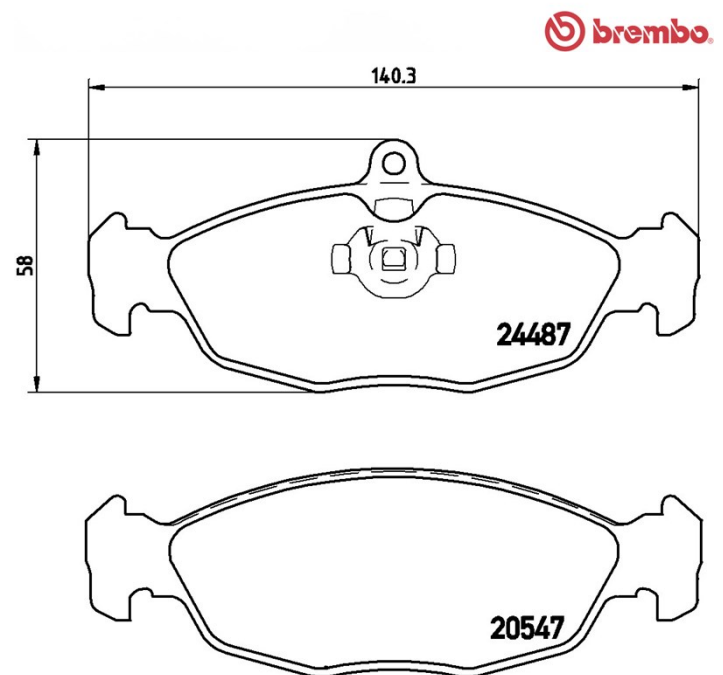

Pads technical data

Axle Rear	WVA 20547, 24487
Width 140,3 mm	Thickness 16 mm
Height 48 - 58 mm	Braking system Teves
Features With piston clip	Wear indicator Prepared
EANCode 8020584060834	

Compatible vehicles

ASTON MARTIN

Model	Type	Kw	Year
DB7 Vantage	3.2	233	05/94 06/99

DAIMLER

Model	Type	Kw	Year
DAIMLER (XJ4_)	4.0	163	10/89 09/94
DAIMLER (XJ4_)	4.0	173	10/89 09/94
DAIMLER (XJ4_)	4.0 Super	183	09/92 09/94
DAIMLER XJ (X30_)	4.0 Long	216	10/97 06/03
DAIMLER XJ (X30_)	Double Six 6.0	229	10/94 06/03

DAIMLER XJ (X30_)	Six 4.0	209	07/97 12/02
DAIMLER XJ (X30_)	Six 4.0	177	10/94 06/03
DAIMLER XJ (X30_)	V8 Super 4.0	267	07/97 06/03

JAGUAR

Model	Type	Kw	Year
XJ (X308)	3.2	174	07/97 05/03
XJ (X308)	4.0	209	07/97 05/03
XJ (XJ40, XJ81)	4.0	166	10/89 08/94
XJ (XJ40, XJ81)	4.0	187	10/89 08/94
XJ (XJ40, XJ81)	6 4.0	163	09/89 11/94
XJ (XJ40, XJ81)	V12 6.0	229	03/93 11/94
XK 8 Convertible (X100)	4.0	267	02/98 07/05
XK 8 Convertible (X100)	4.0	209	03/96 12/02
XK 8 Convertible (X100)	4.0	216	05/96 07/99
XK 8 Convertible (X100)	4.0 XKR	276	05/98 07/05
XK 8 Convertible (X100)	4.2	219	08/02 12/06
XK 8 Convertible (X100)	R 4,2	291	08/02 12/06
XK 8 Coupe (X100)	4.0	267	02/98 07/05
XK 8 Coupe (X100)	4.0	209	03/96 07/05
XK 8 Coupe (X100)	4.0	216	05/96 07/05
XK 8 Coupe (X100)	4.0 XKR	276	05/98 07/05
XK 8 Coupe (X100)	4.2	219	08/02 07/05
XK 8 Coupe (X100)	R 4,2	291	08/02 07/05