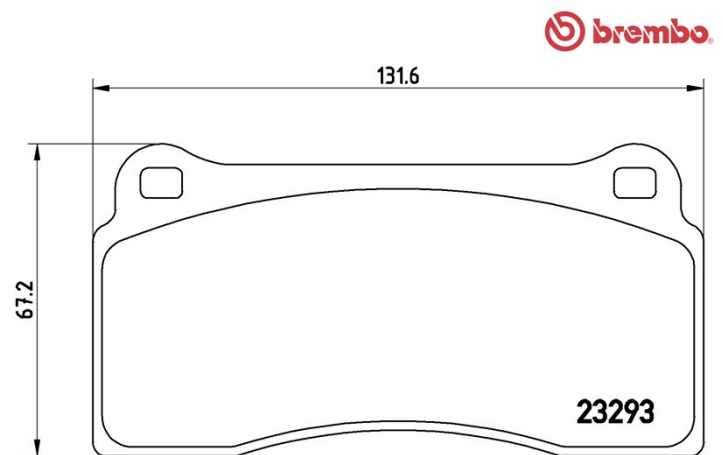

Pads technical data

Axle Front	WVA 23293
Width 131,6 mm	Thickness 18,2 mm
Height 67,2 mm	Braking system Brembo
Features	Wear indicator Without

EA NCode
8020584060841

Compatible vehicles

DAIMLER

Model	Type	Kw	Year
DAIMLER XJ (X30_)	V8 Super 4.0	267	07/97 06/03
DAIMLER XJ (X30_)	V8 Super 4.0	276	07/97 06/03

JAGUAR

Model	Type	Kw	Year
XJ (X308)	4.0	267	07/97 05/03
XJ (X308)	4.0	276	09/97 05/03
XK 8 Convertible (X100)	4.0	267	02/98 07/05
XK 8 Convertible (X100)	4.0	209	03/96 12/02
XK 8 Convertible (X100)	4.0	216	05/96 07/99
XK 8 Convertible (X100)	4.0 XKR	276	05/98 07/05
XK 8 Convertible (X100)	4.2	219	08/02 12/06
XK 8 Convertible (X100)	R4,2	291	08/02 12/06