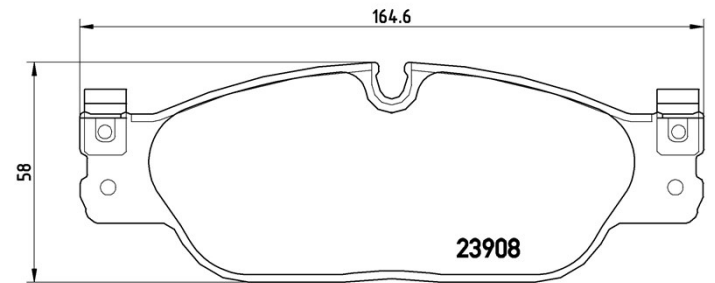

Pads technical data

Axle
Front

WWA
23908

Width
164,4 mm

Thickness
17,8 mm

Height
58 mm

Braking system
Lucas

Features
With accessories
With brake caliper screws

Wear indicator
Prepared

EANCode
8020584060872

Compatible vehicles

DAIMLER

Model	Type	Kw	Year
SUPER EIGHT (X350)	4.2	291	09/05 12/09

JAGUAR

Model	Type	Kw	Year
S-TYPE (X200)	2.5 V6	147	04/02 10/07
S-TYPE (X200)	2.7 D	152	06/04 10/07
S-TYPE (X200)	3.0 V6	175	01/99 10/07
S-TYPE (X200)	4.0 V8	203	01/99 04/02
S-TYPE (X200)	4.0 V8	209	09/99 12/02
S-TYPE (X200)	4.2 V8	219	04/02 10/07
XJ (X350)	3.0	179	04/04 01/07
XJ (X350)	3.0	175	05/03 03/09
XJ (X350)	3.6	190	05/03 03/09
XJ (X350)	4.2	224	05/07 03/09