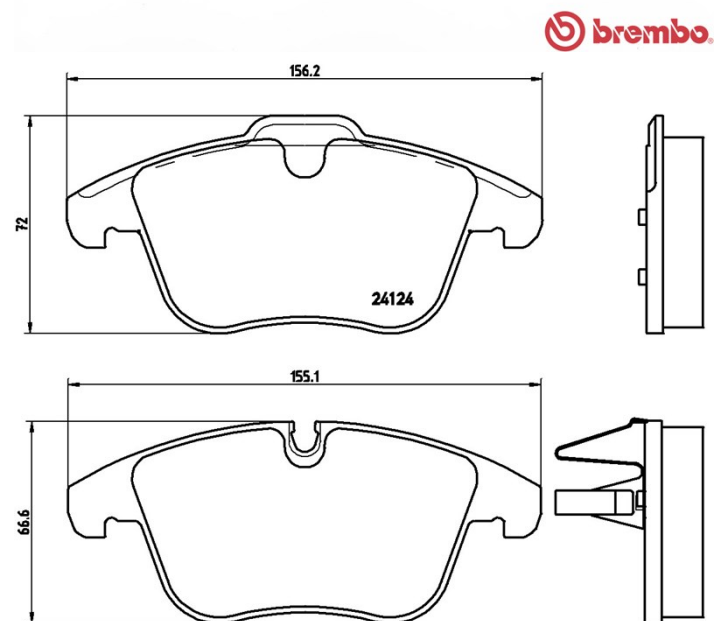

Pads technical data

Axle Front	WWA 24084, 24326
Width 156 - 156,2 mm	Thickness 19 mm
Height 66,6 - 72,0 mm	Braking system Teves
Features	Wear indicator Prepared

EANCode
8020584060889

Compatible vehicles

DAIMLER

Model	Type	Kw	Year
SUPER EIGHT (X350)	4.2	291	09/05 12/09

JAGUAR

Model	Type	Kw	Year
S-TYPE (X200)	2.5 V6	147	04/02 10/07
S-TYPE (X200)	2.7 D	152	06/04 10/07
S-TYPE (X200)	3.0 V6	175	01/99 10/07
S-TYPE (X200)	4.0 V8	203	01/99 04/02
S-TYPE (X200)	4.0 V8	209	09/99 12/02
S-TYPE (X200)	4.2 V8	219	04/02 10/07