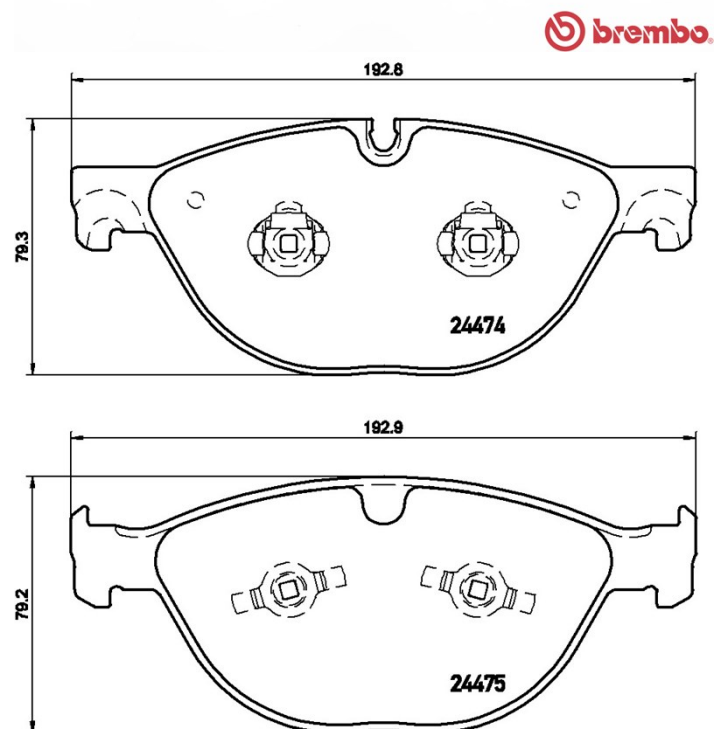

Pads technical data

Axle Front	WWA 24474, 24475
Width 192,8 - 192,9 mm	Thickness 17,8 - 19,9 mm
Height 79,2 - 79,3 mm	Braking system Teves
Features	Wear indicator Prepared

EANCode
8020584103166

Compatible vehicles

JAGUAR

Model	Type	Kw	Year
XF (X250)	5.0 Kompressor	346	01/09 04/15
XF (X250)	5.0 Kompressor	375	03/09 04/15
XF (X250)	5.0 XFR-S	405	10/12 04/15
XF SPORTBRAKE (X250)	5.0 XFR-S	405	02/13 04/14
XJ (X351)	5.0 SCV8	405	06/13 -
XJ (X351)	5.0 SCV8	346	10/09 -
XJ (X351)	5.0 SCV8	375	10/09 -
XJ (X351)	5.0 SCV8 R575	423	06/17 -