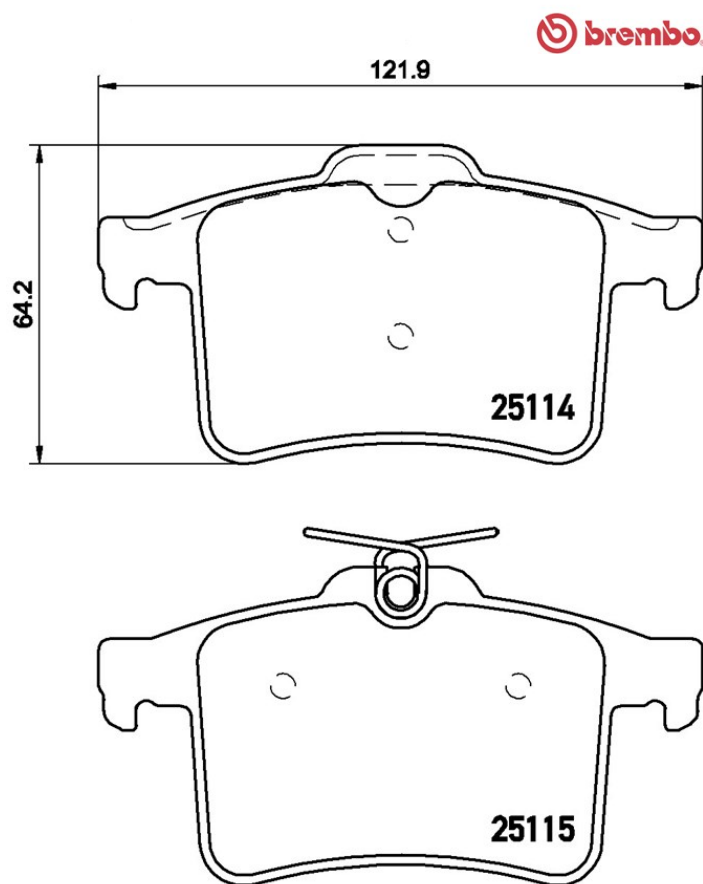

Pads technical data

Axle Rear	WVA 25114, 25115
Width 121,9 mm	Thickness 16,2 mm
Height 64,2 mm	Braking system Teves
Features	Wear indicator Without

EANCode
8020584108864

Compatible vehicles

JAGUAR				
Model	Type	Kw	Year	
XF (X250)	5.0 Kompressor	346	01/09 04/15	
XF (X250)	5.0 Kompressor	375	03/09 04/15	
XF (X250)	5.0 XFR-S	405	10/12 04/15	
XF SPORTBRAKE (X250)	5.0 XFR-S	405	02/13 04/14	
XJ (X351)	5.0 SCV8	405	06/13 -	

XJ (X351)	5.0 SCV8	346	10/09 -
XJ (X351)	5.0 SCV8	375	10/09 -
XJ (X351)	5.0 SCV8 R575	423	06/17 -
XK Convertible (X150)	5.0 XKR	375	01/09 07/14
XK Convertible (X150)	5.0 XKR-S	405	01/11 07/14
XK Coupe (X150)	5.0 XKR	375	01/09 07/14
XK Coupe (X150)	5.0 XKR	390	09/10 07/14
XK Coupe (X150)	5.0 XKR-S	405	01/11 07/14