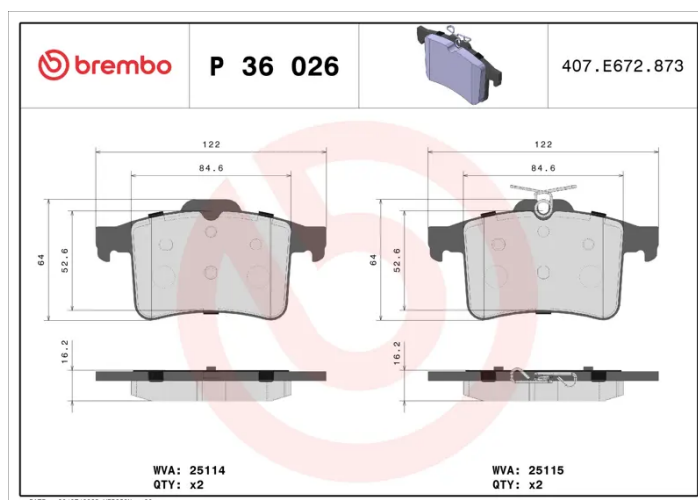

## P 36 026

The P 36 026 brake pad is synonymous with reliability

The Brembo brake pad guarantees ultimate safety when braking thanks to the use of more than 100 different compounds, designed according to the type of vehicle and use. Stopping distances reduced to a minimum, maximum driving comfort and silent operation are the most important features of Brembo materials. Brembo brake pads are supplied together with an extensive range of accessories and assembly kits for professional-standard installation.

### Technical specifications

EAN code <b>8020584108864</b>	Axle <b>Rear</b>	Thickness <b>16 mm</b>
Width <b>122 mm</b>	Height <b>64 mm</b>	Braking system <b>Teves</b>
Wear indicator <b>Without</b>	WVA number <b>25114,25115</b>	Accessories <b>With anti-squeal shim</b>