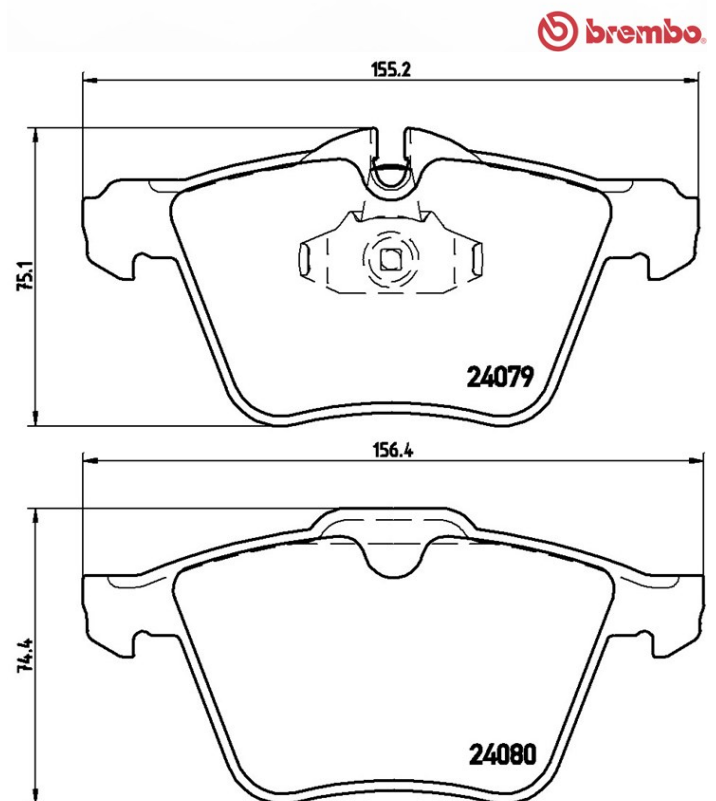

Pads P 36 027

Pads technical data

Axle
Front

WVA
24079, 24080

Width
155,2 - 156,4 mm

Thickness
18,7 - 20,2 mm

Height
74,4 - 75,1 mm

Braking system
Teves

Features
With piston clip

Wear indicator
Prepared

EANCode
8020584108871

Compatible vehicles

JAGUAR

Model	Type	Kw	Year
S-TYPE (X200)	4.2 Supercharged	298	11/01 12/08
S-TYPE (X200)	R 4,2 V8	291	04/02 10/07
XF (X250)	3.0	250	03/12 04/15
XF (X250)	3.0 AWD	250	10/12 04/15
XF (X250)	3.0 D	155	03/09 04/15
XF (X250)	3.0 D	177	03/09 04/15