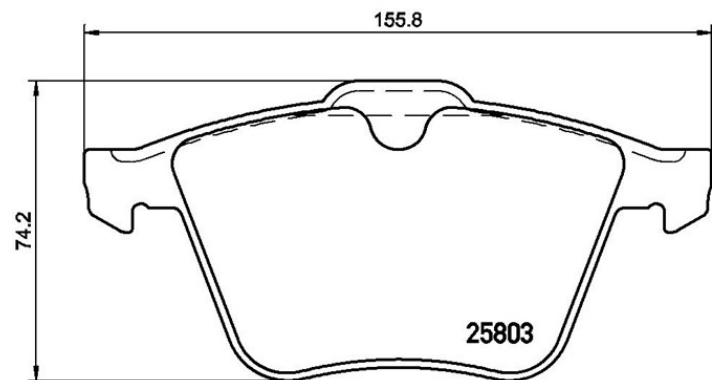

Pads P 36 028

Pads technical data

Axle
Front

WVA
25803, 24079

Width
155,4 - 156 mm

Thickness
18,7 - 20 mm

Height
74,2 - 75,1 mm

Braking system
Teves

Features
With anti noise shim

Wear indicator
Prepared

EANCode
8020584110034

Compatible vehicles

JAGUAR

Model	Type	Kw	Year
F-TYPE Convertible (X152)	3.0 SCV6	250	10/12 -
F-TYPE Convertible (X152)	3.0 SCV6 S	280	10/12 -
F-TYPE Convertible (X152)	SCV6 400 SPORT	294	11/16 -
F-TYPE Convertible (X152)	SCV6 400 SPORT AWD	294	11/16 -
F-TYPE Coupe (X152)	3.0 SCV6 400 SPORT	294	11/16 -