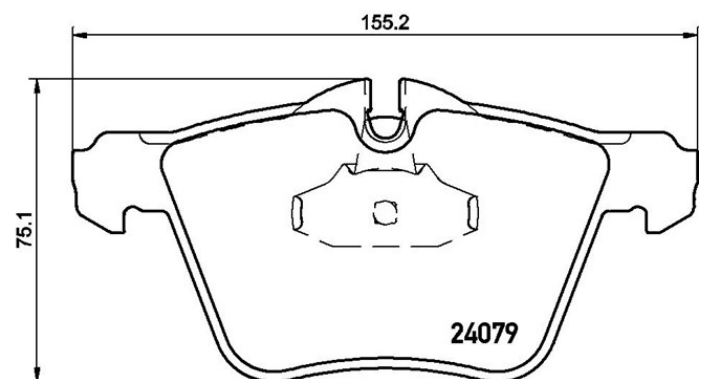

Pads P 36 028

Pads technical data

Axle
Front

WVA
25803, 24079

Width
155,4 - 156 mm

Thickness
18,7 - 20 mm

Height
74,2 - 75,1 mm

Braking system
Teves

Features
With anti noise shim

Wear indicator
Prepared

EANCode
8020584110034

Compatible vehicles

JAGUAR

Model	Type	Kw	Year
F-TYPE Convertible (X152)	3.0 SCV6	250	10/12 -
F-TYPE Convertible (X152)	3.0 SCV6 S	280	10/12 -
F-TYPE Convertible (X152)	SCV6 400 SPORT	294	11/16 -
F-TYPE Convertible (X152)	SCV6 400 SPORT AWD	294	11/16 -
F-TYPE Coupe (X152)	3.0 SCV6 400 SPORT	294	11/16 -