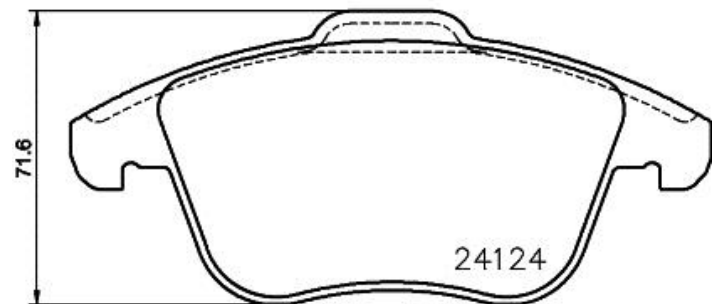

Pads P 36 030

Pads technical data

Axle Front	WWA 22272, 24124
Width 155,35 mm	Thickness 19,9 mm
Height 66,4 mm	Braking system Teves
Features With piston dip	Wear indicator Prepared
EA NCode 8020584103661	