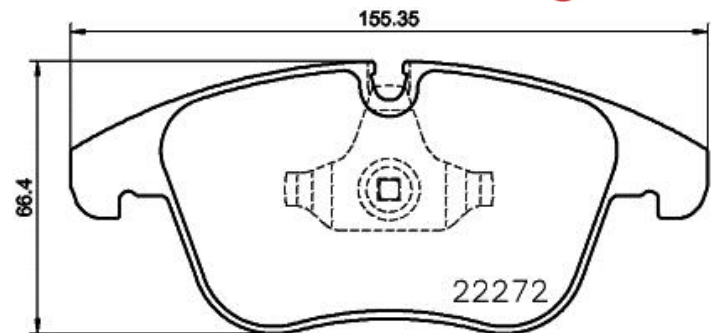

Pads P 36 030

Pads technical data

Axle Front	WWA 22272, 24124
Width 155,35 mm	Thickness 19,9 mm
Height 66,4 mm	Braking system Teves
Features With piston dip	Wear indicator Prepared
EA NCode 8020584103661	