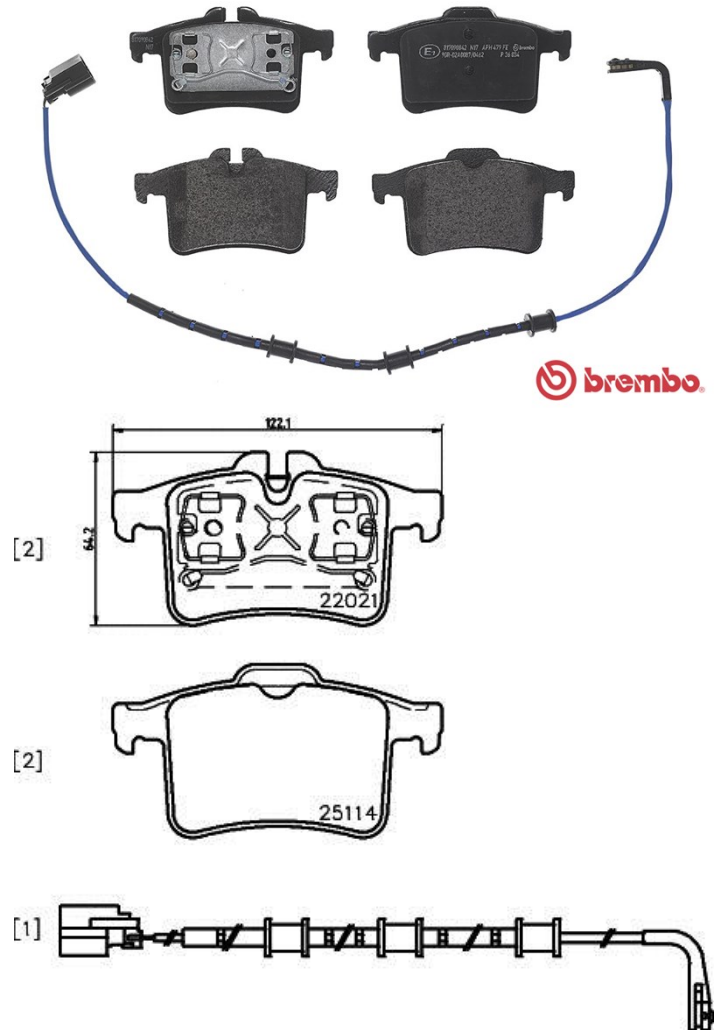

Pads P 36 034

Pads technical data

| | |
|--------------------------|-----------------------------------|
| Axle Rear | WWA 22021, 25114 |
| Width 122,1 mm | Thickness 16,2 mm |
| Height 64,2 mm | Braking system Teves |
| Features | Wear indicator Electric |

EANCode
8020584084182

Compatible vehicles

JAGUAR

| Model | Type | Kw | Year |
|-----------------------|----------|-----|-------------|
| XK Convertible (X150) | 5.0 XKR | 375 | 01/09 07/14 |
| XK Convertible (X150) | 5.0 XKRS | 405 | 01/11 07/14 |
| XK Coupe (X150) | 5.0 XKR | 375 | 01/09 07/14 |
| XK Coupe (X150) | 5.0 XKR | 390 | 09/10 07/14 |
| XK Coupe (X150) | 5.0 XKRS | 405 | 01/11 07/14 |

OE Part number

Compatible OE codes

JAGUAR

C2P25493