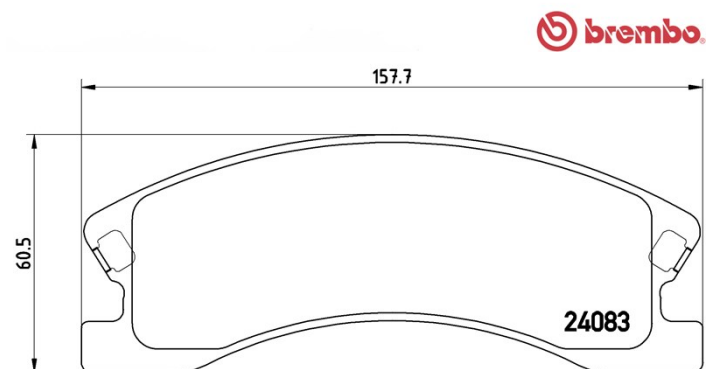

Compatible vehicles

JEEP

Model	Type	Kw	Year
GRAND CHEROKEE II (WJ, WG)	2.7 CRD 4x4	120	10/01 09/05
GRAND CHEROKEE II (WJ, WG)	2.7 CRD 4x4	120	10/04 09/05
GRAND CHEROKEE II (WJ, WG)	3.1 TD 4x4	103	04/99 12/01
GRAND CHEROKEE II (WJ, WG)	4.0	140	10/98 09/04
GRAND CHEROKEE II (WJ, WG)	4.0 4x4	140	04/99 09/05
GRAND CHEROKEE II (WJ, WG)	4.7 V8 4x4	162	04/99 08/00
GRAND CHEROKEE II (WJ, WG)	4.7 V8 4x4	164	04/99 09/05
GRAND CHEROKEE II (WJ, WG)	4.7 V8 4x4	167	06/03 09/05
GRAND CHEROKEE II (WJ, WG)	4.7 V8 4x4	190	10/01 09/05

JEEP (BJC)

Model	Type	Kw	Year
GRAND CHEROKEE	4.0	145	02/99 07/05
GRAND CHEROKEE	4.7	175	02/99 08/01