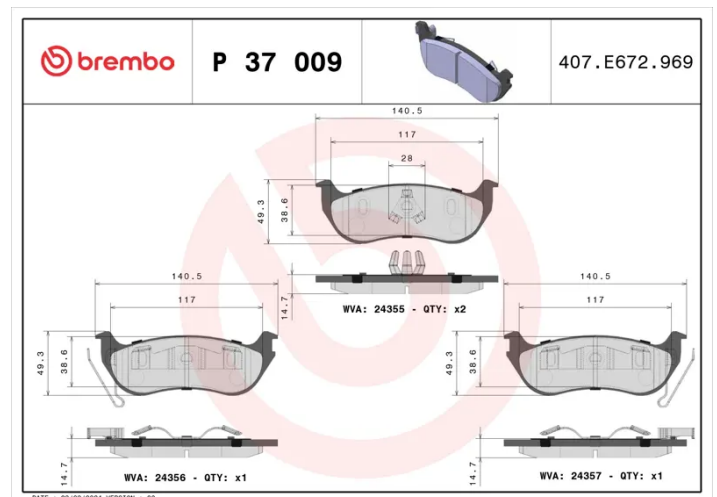

### Technical specifications

EAN code <b>8020584053188</b>	Axle <b>Rear</b>	Thickness <b>14 mm</b>
Width <b>141 mm</b>	Height <b>49 mm</b>	Braking system <b>Kelsey Hayes</b>
Wear indicator <b>Without</b>	WVA number <b>24355,24356,24357</b>	Accessories <b>With accessories With anti-squeal shim With piston clip</b>