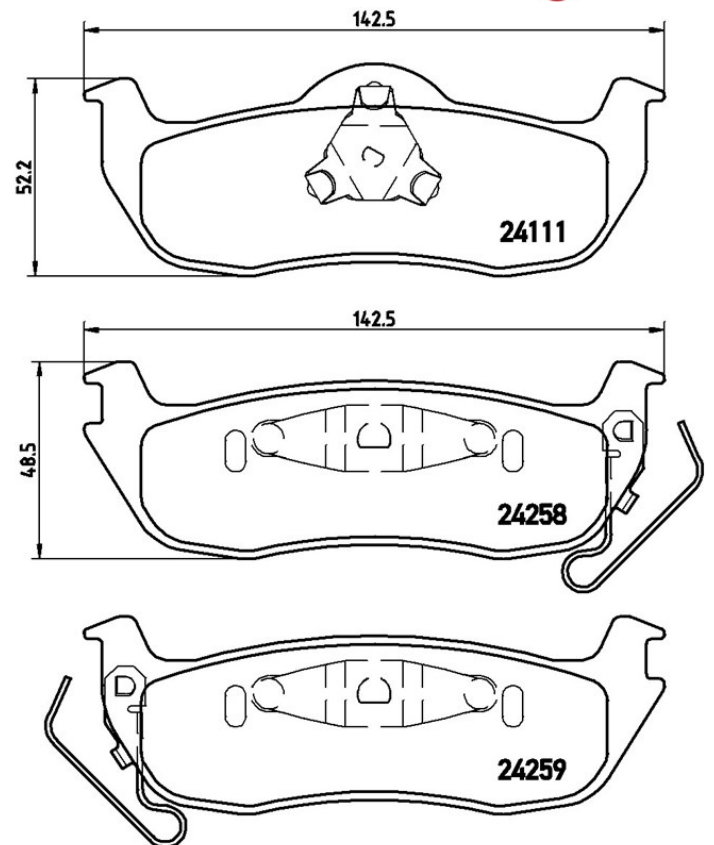

# Pads P 37 011

## Pads technical data

**Axle**  
Rear

**WVA**  
24258, 24259, 24577

**Width**  
142,5 mm

**Thickness**  
17,9 mm

**Height**  
49,3 - 52,2 mm

**Braking system**  
Kelsey Hayes

**Features**

**Wear indicator**  
Acoustic

**EANCode**  
8020584060902

### JEEP

Model	Type	Kw	Year
COMMANDER (XK, XH)	3.0 CRD 4x4	160	04/06 12/10
COMMANDER (XK, XH)	3.7 V6 4x4	157	09/05 12/10
COMMANDER (XK, XH)	4.7 V8 4x4	170	09/05 12/10
COMMANDER (XK, XH)	5.7 V8 4x4	240	09/05 12/10
GRAND CHEROKEE III (MH, WK)	3.0 CRD	160	06/05 12/10