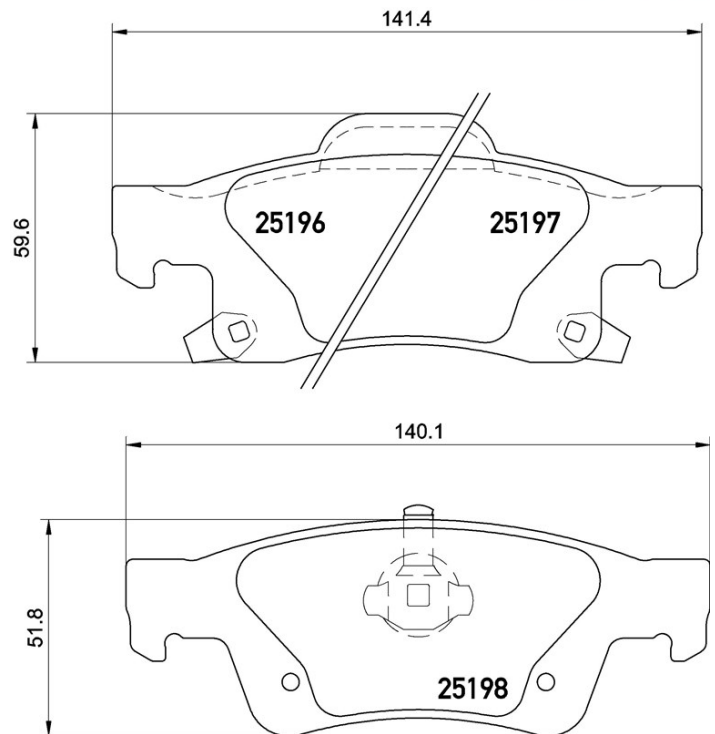

Pads technical data

Axle
Rear

WWA
25196,25197,25198

Width
140,1 - 141,4 mm

Thickness
18 mm

Height
51,8 - 59,6 mm

Braking system
Teves

Features

Wear indicator
Acoustic

EANCode
8020584109533

Compatible vehicles

DODGE			
Model	Type	kW/CV	Year
DURANGO (MD)	3.6	216/294	01/11 -
DURANGO (MD)	3.6 AWD	216/294	01/11 -
DURANGO (MD)	3.6 FLEX AWD	220/299	09/13 -
DURANGO (MD)	5.7	268/364	01/11 -
DURANGO (MD)	5.7 AWD	268/364	01/11 -
JEEP			
Model	Type	kW/CV	Year
GRAND CHEROKEE IV (WK, WK2)	3.0 4x4	175/238	09/14 -

GRAND CHEROKEE IV (WK, WK2)	3.0 CRD	179/243	09/13 -
GRAND CHEROKEE IV (WK, WK2)	3.0 CRD V6 4x4	160/218	01/11 -
GRAND CHEROKEE IV (WK, WK2)	3.0 CRD V6 4x4	140/190	02/11 -
GRAND CHEROKEE IV (WK, WK2)	3.0 CRD V6 4x4	177/241	02/11 -
GRAND CHEROKEE IV (WK, WK2)	3.0 CRD V6 4x4	184/250	07/13 -
GRAND CHEROKEE IV (WK, WK2)	3.0 TD V6 4x4	179/243	04/14 -
GRAND CHEROKEE IV (WK, WK2)	3.0 V6 4x4	172/234	06/13 -
GRAND CHEROKEE IV (WK, WK2)	3.6	216/294	09/13 -
GRAND CHEROKEE IV (WK, WK2)	3.6 V6	209/284	11/10 -
GRAND CHEROKEE IV (WK, WK2)	3.6 V6 4x4	207/281	11/10 -
GRAND CHEROKEE IV (WK, WK2)	3.6 V6 4x4	210/286	11/10 -
GRAND CHEROKEE IV (WK, WK2)	3.6 V6 FlexFuel 4x4	210/286	11/10 -
GRAND CHEROKEE IV (WK, WK2)	3.6 VVT	213/290	10/10 -
GRAND CHEROKEE IV (WK, WK2)	3.6 VVT 4x4	213/290	04/16 -
GRAND CHEROKEE IV (WK, WK2)	5.7 4x4	268/364	01/11 -
GRAND CHEROKEE IV (WK, WK2)	5.7 V8 4x4	259/352	11/10 -
GRAND CHEROKEE IV (WK, WK2)	6.2 i V8 4x4	522/710	09/17 -
GRAND CHEROKEE IV (WK, WK2)	6.4 SRT8 4x4	344/468	03/11 -
GRAND CHEROKEE IV (WK, WK2)	6.4 SRT8 4x4	350/476	09/11 -