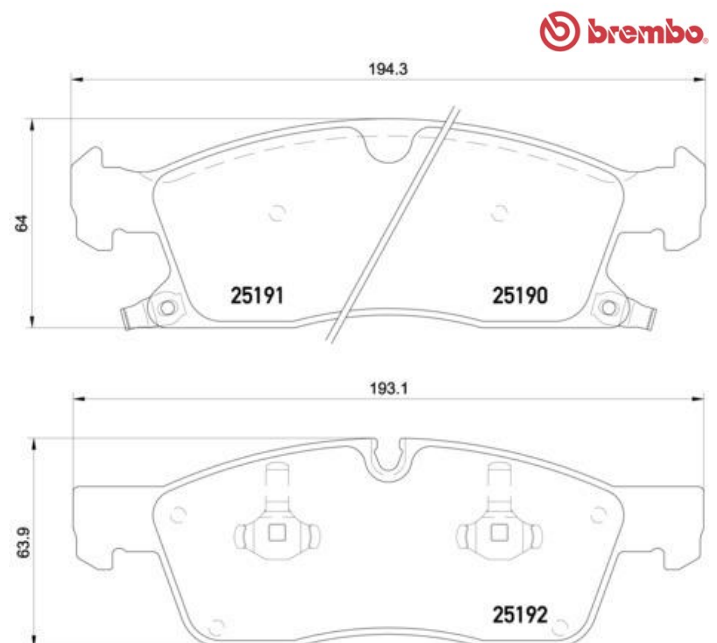

Pads technical data

Axle
Front

WWA
25190,25191,25192

Width
193,1 - 194,3 mm

Thickness
19 mm

Height
63,9 - 64 mm

Braking system
Teves

Features

Wear indicator
Acoustic

EANCode
8020584109540

Compatible vehicles

DODGE				
Model	Type	kW/CV	Year	
DURANGO (MD)	3.6	216/294	01/11 -	
DURANGO (MD)	3.6 AWD	216/294	01/11 -	
DURANGO (MD)	3.6 FLEX AWD	220/299	09/13 -	
DURANGO (MD)	5.7	268/364	01/11 -	
DURANGO (MD)	5.7 AWD	268/364	01/11 -	
JEEP				
Model	Type	kW/CV	Year	
GRAND CHEROKEE IV (WK, WK2)	3.0 4x4	175/238	09/14 -	
GRAND CHEROKEE IV (WK, WK2)	3.0 CRD	179/243	09/13 -	

GRAND CHEROKEE IV (WK, WK2)	3.0 CRD V6 4x4	160/218	01/11 -
GRAND CHEROKEE IV (WK, WK2)	3.0 CRD V6 4x4	140/190	02/11 -
GRAND CHEROKEE IV (WK, WK2)	3.0 CRD V6 4x4	177/241	02/11 -
GRAND CHEROKEE IV (WK, WK2)	3.0 CRD V6 4x4	184/250	07/13 -
GRAND CHEROKEE IV (WK, WK2)	3.0 TD V6 4x4	179/243	04/14 -
GRAND CHEROKEE IV (WK, WK2)	3.0 V6 4x4	172/234	06/13 -
GRAND CHEROKEE IV (WK, WK2)	3.6	216/294	09/13 -
GRAND CHEROKEE IV (WK, WK2)	3.6 V6	209/284	11/10 -
GRAND CHEROKEE IV (WK, WK2)	3.6 V6 4x4	207/281	11/10 -
GRAND CHEROKEE IV (WK, WK2)	3.6 V6 4x4	210/286	11/10 -
GRAND CHEROKEE IV (WK, WK2)	3.6 V6 FlexFuel 4x4	210/286	11/10 -
GRAND CHEROKEE IV (WK, WK2)	3.6 VVT	213/290	10/10 -
GRAND CHEROKEE IV (WK, WK2)	5.7 4x4	268/364	01/11 -
GRAND CHEROKEE IV (WK, WK2)	5.7 V8 4x4	259/352	11/10 -
GRAND CHEROKEE IV (WK, WK2)	6.4 SRT8 4x4	344/468	03/11 -
GRAND CHEROKEE IV (WK, WK2)	6.4 SRT8 4x4	350/476	09/11 -