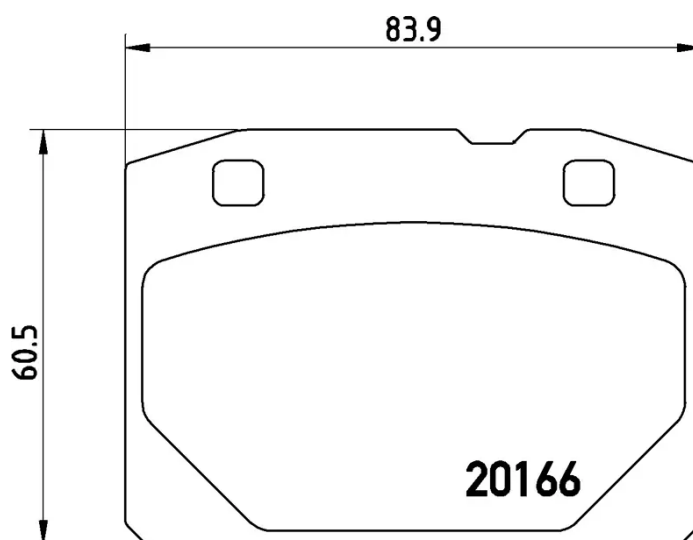

BRAKE PAD

P 41 001

The P 41 001 brake pad is synonymous with reliability

The Brembo brake pad guarantees ultimate safety when braking thanks to the use of more than 100 different compounds, designed according to the type of vehicle and use. Stopping distances reduced to a minimum, maximum driving comfort and silent operation are the most important features of Brembo materials. Brembo brake pads are supplied together with an extensive range of accessories and assembly kits for professional-standard installation.

- ✓ OE-equivalent
- ✓ Brembo quality
- ✓ ECE-R90 certificate
- ✓ Safety
- ✓ Performance
- ✓ Comfort

Technical specifications

EAN code	Axle	Thickness
8020584053195	Front	16 mm
Width	Height	Braking system
84 mm	61 mm	Bendix
Wear indicator	WVA number	Accessories
Without	20166	With anti-squeal shim