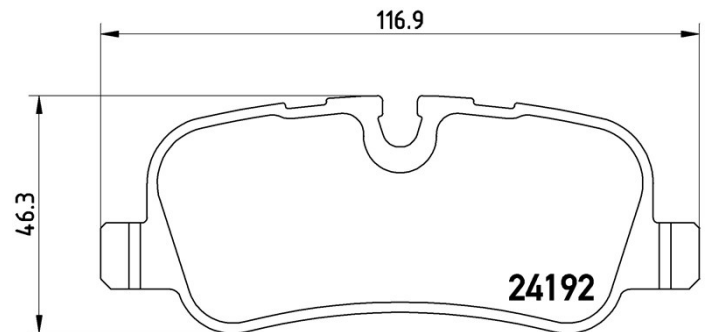

Pads technical data

Axle
Rear

WVA
24192

Width
116,9 mm

Thickness
17,3 mm

Height
46,3 mm

Braking system
Lucas

Features
With accessories
With brake caliper screws

Wear indicator
Prepared

EANCode
8020584053362

Compatible vehicles

LAND ROVER

Model	Type	Kw	Year
DISCOVERY III (L319)	2.7 TD 4x4	140	07/04 09/09
DISCOVERY III (L319)	4.0 4x4	160	02/05 09/09
DISCOVERY III (L319)	4.0 4x4	161	02/05 09/09
DISCOVERY III (L319)	4.0 V6 4x4	160	10/04 09/09
DISCOVERY III (L319)	4.4 4x4	220	07/04 09/09
DISCOVERY III VAN (L319)	2.7 TD 4x4	140	01/07 07/09
DISCOVERY IV (L319)	2.7 TD 4x4	140	09/09 -
DISCOVERY IV (L319)	3.0 4x4	250	08/13 -
DISCOVERY IV (L319)	3.0 SDV6 4x4	188	11/09 -
DISCOVERY IV (L319)	3.0 TD 4x4	155	05/10 -
DISCOVERY IV (L319)	3.0 TD 4x4	183	07/12 -
DISCOVERY IV (L319)	3.0 TD 4x4	180	09/09 -
DISCOVERY IV (L319)	3.0 TD 4x4	200	09/09 -

DISCOVERY IV (L319)	4.0 4x4	160	09/09 -
DISCOVERY IV (L319)	5.0 V8 4x4	276	09/09 -
DISCOVERY IV VAN (L319)	3.0 TD 4x4	155	01/11 12/17
DISCOVERY IV VAN (L319)	3.0 TD 4x4	180	01/11 12/17
DISCOVERY IV VAN (L319)	3.0 TD 4x4	188	01/11 12/17
RANGE ROVER III (L322)	3.0 D 4x4	130	03/02 08/12
RANGE ROVER III (L322)	3.6 D 4x4	200	04/06 08/12
RANGE ROVER III (L322)	4.2 4x4	291	05/05 08/12
RANGE ROVER III (L322)	4.4 4x4	210	03/02 08/05
RANGE ROVER III (L322)	4.4 4x4	225	05/05 08/12
RANGE ROVER III (L322)	4.4 4x4	220	08/04 08/12
RANGE ROVER SPORT (L320)	2.7 D 4x4	140	02/05 03/13
RANGE ROVER SPORT (L320)	3.0 D 4x4	155	05/10 03/13
RANGE ROVER SPORT (L320)	3.0 D 4x4	188	06/11 03/13
RANGE ROVER SPORT (L320)	3.0 D 4x4	183	08/12 03/13
RANGE ROVER SPORT (L320)	3.0 D 4x4	180	09/09 03/13
RANGE ROVER SPORT (L320)	3.6 D 4x4	200	04/06 03/13
RANGE ROVER SPORT (L320)	4.2 4x4	287	02/05 03/13
RANGE ROVER SPORT (L320)	4.2 4x4	298	09/05 02/10
RANGE ROVER SPORT (L320)	4.4 4x4	220	02/05 03/13
RANGE ROVER SPORT (L320)	5.0 4x4	276	07/09 03/13