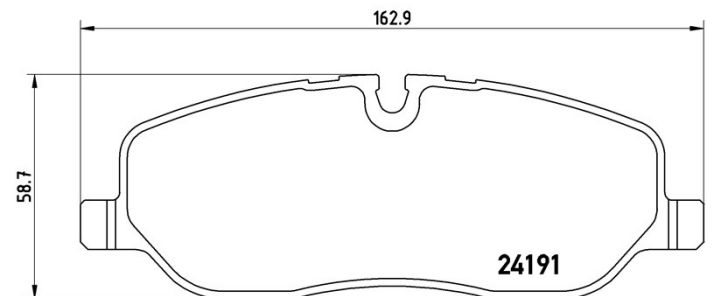

Pads technical data

Axle Front	WVA 24191
Width 162,9 mm	Thickness 18,1 mm
Height 58,7 mm	Braking system Lucas
Features	Wear indicator Prepared

EA NCode
8020584053379

Compatible vehicles

LAND ROVER

Model	Type	Kw	Year
DISCOVERY III (L319)	2.7 TD 4x4	140	07/04 09/09
DISCOVERY III (L319)	4.0 4x4	160	02/05 09/09
DISCOVERY III (L319)	4.0 4x4	161	02/05 09/09
DISCOVERY III (L319)	4.0 V6 4x4	160	10/04 09/09
DISCOVERY III (L319)	4.4 4x4	220	07/04 09/09
DISCOVERY III VAN (L319)	2.7 TD 4x4	140	01/07 07/09
DISCOVERY IV (L319)	2.7 TD 4x4	140	09/09 -
DISCOVERY IV (L319)	3.0 4x4	250	08/13 -
DISCOVERY IV (L319)	3.0 SDV6 4x4	188	11/09 -
DISCOVERY IV (L319)	4.0 4x4	160	09/09 -
DISCOVERY IV VAN (L319)	3.0 TD 4x4	188	01/11 12/17
RANGE ROVER III (L322)	3.0 D 4x4	130	03/02 08/12
RANGE ROVER III (L322)	4.4 4x4	225	05/05 08/12

RANGE ROVER III (L322)	4.4 4x4	220	08/04 08/12
RANGE ROVER SPORT (L320)	2.7 D 4x4	140	02/05 03/13
RANGE ROVER SPORT (L320)	4.4 4x4	220	02/05 03/13

OE Part number

Compatible OE codes

LAND ROVER	LR019618
LAND ROVER	SFP5000010
LAND ROVER	SFP500010