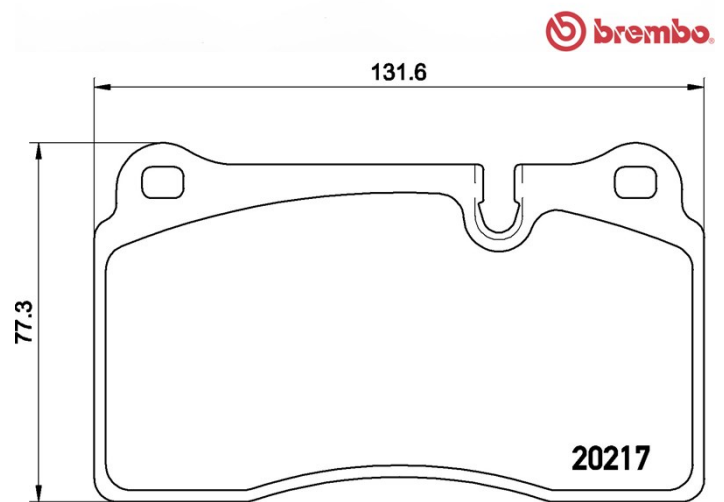

Pads technical data

Axle Front	WWA 20217
Width 131,6 mm	Thickness 17,3 mm
Height 77,3 mm	Braking system Brembo
Features	Wear indicator Prepared

EANCode
8020584060957

Compatible vehicles

LAND ROVER

Model	Type	Kw	Year
RANGE ROVER III (L322)	3.6 D 4x4	200	04/06 08/12
RANGE ROVER III (L322)	4.2 4x4	291	05/05 08/12
RANGE ROVER SPORT (L320)	2.7 D 4x4	140	02/05 03/13
RANGE ROVER SPORT (L320)	3.6 D 4x4	200	04/06 03/13
RANGE ROVER SPORT (L320)	4.2 4x4	287	02/05 03/13
RANGE ROVER SPORT (L320)	4.2 4x4	298	09/05 02/10
RANGE ROVER SPORT (L320)	4.4 4x4	220	02/05 03/13

OE Part number

Compatible OE codes

LAND ROVER	SFP500045
LAND ROVER	SFP500070