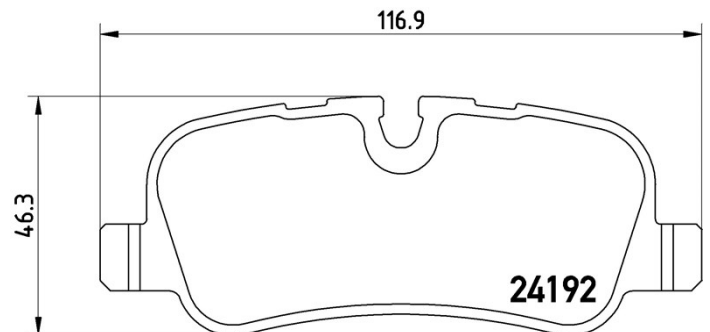

Pads technical data

Axle
Rear

WVA
24192

Width
116,9 mm

Thickness
17,3 mm

Height
46,3 mm

Braking system
Lucas

Features
With accessories
With brake caliper screws

Wear indicator
Prepared

EANCode
8020584090626

Compatible vehicles

LAND ROVER

Model	Type	Kw	Year
DISCOVERY IV (L319)	3.0 4x4	250	08/13 -
DISCOVERY IV (L319)	3.0 SDV6 4x4	188	11/09 -
DISCOVERY IV (L319)	3.0 TD 4x4	155	05/10 -
DISCOVERY IV (L319)	3.0 TD 4x4	183	07/12 -
DISCOVERY IV (L319)	3.0 TD 4x4	180	09/09 -
DISCOVERY IV (L319)	3.0 TD 4x4	200	09/09 -
DISCOVERY IV (L319)	4.0 4x4	160	09/09 -
DISCOVERY IV (L319)	5.0 V8 4x4	276	09/09 -
DISCOVERY IV VAN (L319)	3.0 TD 4x4	155	01/11 12/17
DISCOVERY IV VAN (L319)	3.0 TD 4x4	180	01/11 12/17
DISCOVERY IV VAN (L319)	3.0 TD 4x4	188	01/11 12/17
RANGE ROVER III (L322)	3.6 D 4x4	200	04/06 08/12
RANGE ROVER SPORT (L320)	3.0 D 4x4	155	05/10 03/13