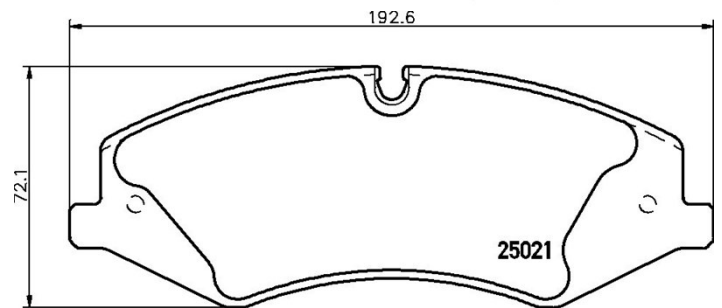

Pads P 44 024

Pads technical data

Axle Front	WVA 25021, 25022
Width 192,6 mm	Thickness 18,6 mm
Height 72,1 mm	Braking system TRW
Features	Wear indicator Prepared

EANCode
8020584110126

Compatible vehicles

LAND ROVER

Model	Type	Kw	Year
RANGE ROVER III (L322)	3.6 D4x4	200	04/06 08/12

OE Part number

Compatible OE codes

LAND ROVER	LR015578
LAND ROVER	LR026221