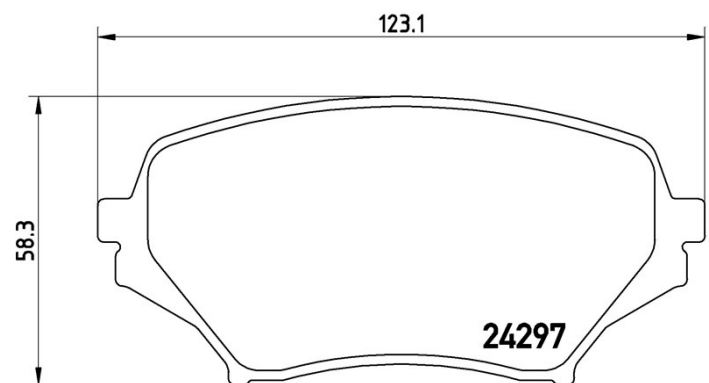

Pads technical data

Axle
Front

WVA
24297

Width
123,1 mm

Thickness
15 mm

Height
58,3 mm

Braking system
Advics

Features

Wear indicator
Acoustic

EANCode
8020584061039

Compatible vehicles

MAZDA			
Model	Type	Kw	Year
MX-5 III (NC)	1.8	93	03/05 12/14
MX-5 III (NC)	2.0	127	03/05 12/07
MX-5 III (NC)	2.0	118	07/05 12/14

OE Part number