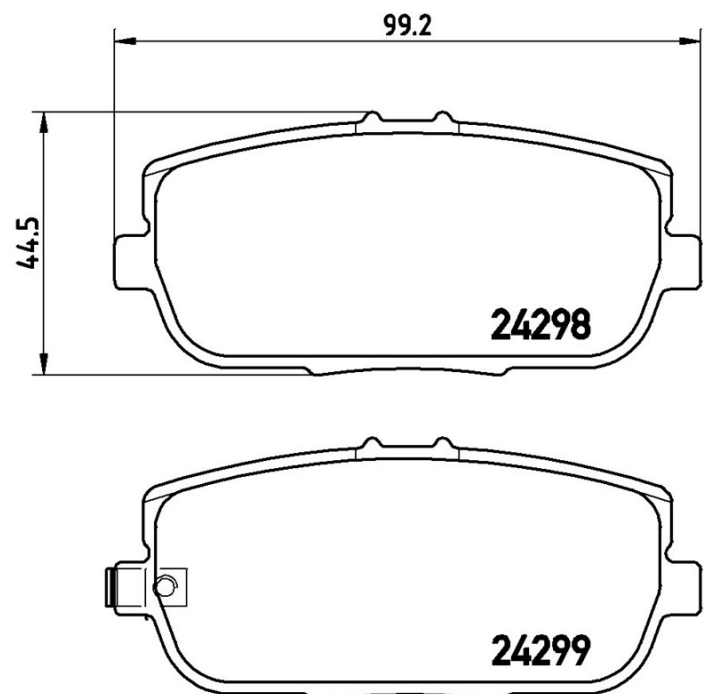

Pads technical data

Axle
Rear

WVA
24298, 24299, 24300

Width
99,2 mm

Thickness
14 mm

Height
44,5 mm

Braking system
Sumitomo

Features

Wear indicator
Acoustic

EANCode
8020584061046

Compatible vehicles

ABARTH

Model	Type	Kw	Year
124 Spider (348_)	1.4	125	03/16 -

FIAT

Model	Type	Kw	Year
124 Spider (348_)	1.4	103	03/16 -

MAZDA

Model	Type	Kw	Year
MX-5 III (NC)	1.8	93	03/05 12/14

MX-5 III (NC)	2.0	127	03/05 12/07
MX-5 III (NC)	2.0	118	07/05 12/14
MX-5 IV (ND)	1.5	96	06/15 -
MX-5 IV (ND)	2.0	118	06/15 -
MX-5 RF Targa (ND)	1.5	96	08/17 -
MX-5 RF Targa (ND)	2.0	118	12/16 -