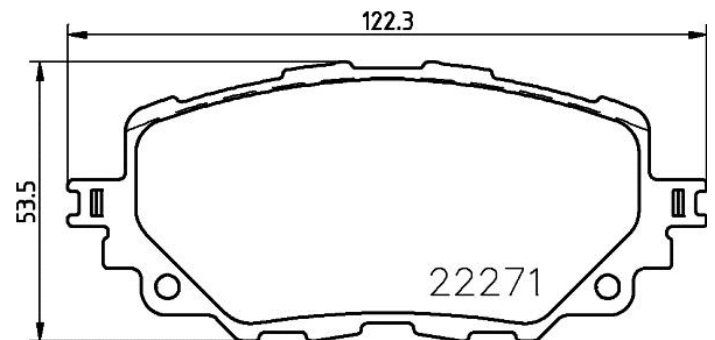

Pads technical data

Axle Front	WVA 22271
Width 122,1 mm	Thickness 14,5 mm
Height 53,6 mm	Braking system Advics
Features With accessories	Wear indicator Acoustic
EANCode 8020584084472	

Compatible vehicles

ABARTH

Model	Type	Kw	Year
124 Spider (348_)	1.4	125	03/16 -

FIAT

Model	Type	Kw	Year
124 Spider (348_)	1.4	103	03/16 -

MAZDA

Model	Type	Kw	Year
MX-5 IV (ND)	1.5	96	06/15 -
MX-5 IV (ND)	1.5 (ND6E)	97	05/18 -
MX-5 IV (ND)	2.0	118	06/15 -
MX-5 IV (ND)	2.0 (ND6E)	135	05/18 -