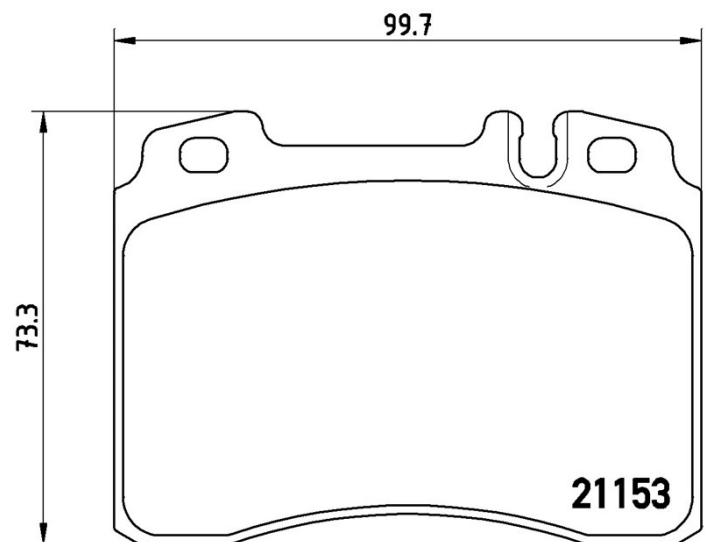

Pads technical data

Axle
Front

WVA
21153

Width
99,7 mm

Thickness
17,5 mm

Height
73,3 mm

Braking system
Teves

Features

Wear indicator
Prepared

EANCode
8020584053829

Compatible vehicles

MERCEDES-BENZ

Model	Type	Kw	Year
190 (W201)	E Evolution II 2.5	173	05/90 08/93
CABRIOLET (A124)	300 CE-24 (124.061)	162	04/92 06/93
CABRIOLET (A124)	300 CE-24 (124.061)	170	04/92 06/93
C-CLASS (W202)	C 36 AMG (202.028)	206	05/94 05/00
CLK (C208)	430 (208.370)	205	07/98 06/02
CLK Convertible (A208)	430 (208.470)	205	09/98 03/02
COUPE (C124)	300 CE-24 (124.051)	162	09/89 12/92
COUPE (C124)	300 CE-24 (124.051)	170	09/89 12/92
COUPE (C124)	320 CE (124.052)	162	10/92 05/93
E-CLASS (W124)	E 280 (124.028)	145	06/93 06/95