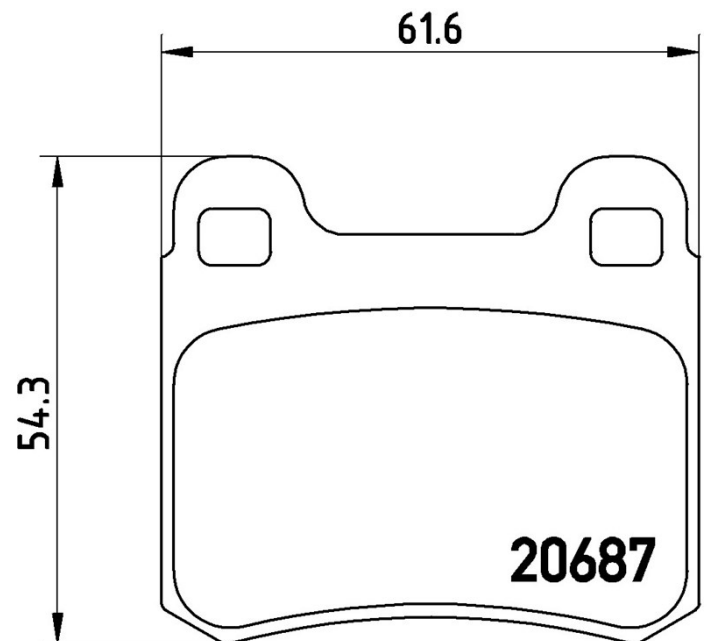

Pads technical data

Axle
Rear

WVA
20687

Width
61,6 mm

Thickness
15,5 mm

Height
54,3 mm

Braking system
Teves

Features

Wear indicator
Without

EANCode
8020584053850

Compatible vehicles

MERCEDES-BENZ

Model	Type	Kw	Year
190 (W201)	E 2.3-16	130	09/85 08/88
190 (W201)	E 2.3-16	125	09/85 12/87
190 (W201)	E 2.3-16 (201.034)	136	04/84 01/87
190 (W201)	E 2.5-16	143	03/89 08/93
190 (W201)	E 2.5-16	150	09/88 08/93
C-CLASS (W202)	C 180 (202.018)	90	03/93 05/00
C-CLASS (W202)	C 180 (202.018)	89	11/94 05/00
C-CLASS (W202)	C 200 (202.020)	100	01/94 05/00

SALOON (W124)	200 E (124.021)	87	09/88 08/92
SALOON (W124)	200 E (124.021)	90	09/88 12/89
SALOON (W124)	220 E (124.022)	110	10/92 06/93
SALOON (W124)	230 E (124.023)	100	01/85 06/93
SALOON (W124)	230 E (124.023)	97	12/84 03/92
SALOON (W124)	230 E Cat (124.023)	97	06/89 06/93
SALOON (W124)	250 D (124.125)	69	01/89 06/93
SALOON (W124)	250 D (124.125)	66	04/85 06/93
SALOON (W124)	250 Turbo-D (124.128)	93	09/88 06/93
SALOON (W124)	260 E (124.026)	118	09/85 08/92
SALOON (W124)	260 E (124.026)	122	09/85 12/89
SALOON (W124)	260 E 4-matic (124.226)	118	09/86 08/92
SALOON (W124)	260 E 4-matic (124.226)	122	12/86 12/89
SALOON (W124)	280 E (124.028)	145	10/92 06/93
SALOON (W124)	300 D (124.130)	81	06/90 06/93
SALOON (W124)	300 D (124.130)	83	08/89 06/93
SALOON (W124)	300 D (124.130)	80	12/84 08/89
SALOON (W124)	300 D 4-matic (124.330)	83	08/89 06/93
SALOON (W124)	300 D 4-matic (124.330)	80	09/86 08/92
SALOON (W124)	300 E	138	01/85 12/85
SALOON (W124)	300 E	138	06/85 08/92
SALOON (W124)	300 E (124.030)	132	08/85 08/92
SALOON (W124)	300 E 4-matic	138	09/86 02/92
SALOON (W124)	300 E 4-matic (124.230)	132	09/86 06/93
SALOON (W124)	300 Turbo-D (124.133)	105	09/86 09/88
SALOON (W124)	300 Turbo-D (124.133)	108	09/88 06/93
SALOON (W124)	300 Turbo-D 4-matic (124.333)	108	01/88 06/93
SALOON (W124)	300 Turbo-D 4-matic (124.333)	105	09/86 09/88