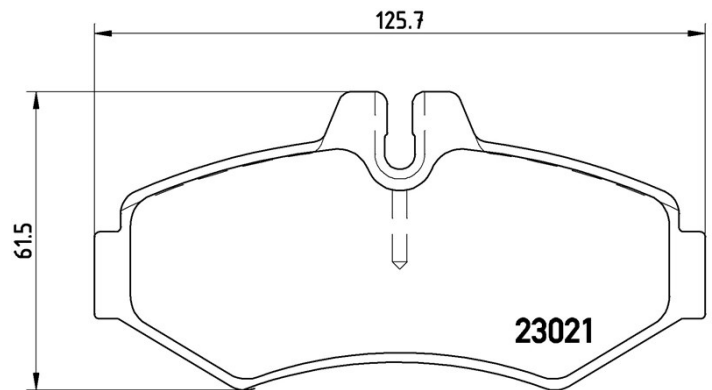

Pads technical data

Axle
Rear

WVA
23021

Width
125,7 mm

Thickness
18,9 mm

Height
61,5 mm

Braking system
Bosch

Features

Wear indicator
Prepared

EANCode
8020584053928

Compatible vehicles

MERCEDES-BENZ

Model	Type	Kw	Year
G-CLASS (W461)	G 270 CDI	115	01/03 -
G-CLASS (W461)	G 280 CDI (461.304, 461.346, 461.370, 461.334, 461.339,...)	135	04/09 -
G-CLASS (W461)	G 290 TD (461.335, 461.336)	88	07/97 -
G-CLASS (W461)	G 300 CDI	135	04/10 -
G-CLASS (W463)	230 GE (463.224, 463.225)	93	06/90 06/93
G-CLASS (W463)	250 GD (463.324, 463.325)	69	06/90 10/92
G-CLASS (W463)	300 GD / G 300 (463.327, 463.328)	83	09/89 06/93
G-CLASS (W463)	300 GE (463.227, 463.228)	128	06/90 08/97
G-CLASS (W463)	300 GE (463.227, 463.228)	125	09/89 08/93
G-CLASS (W463)	350 Turbo GD (463.320, 463.321)	100	09/91 08/96
G-CLASS (W463)	500 GE (463.228)	177	09/93 12/94