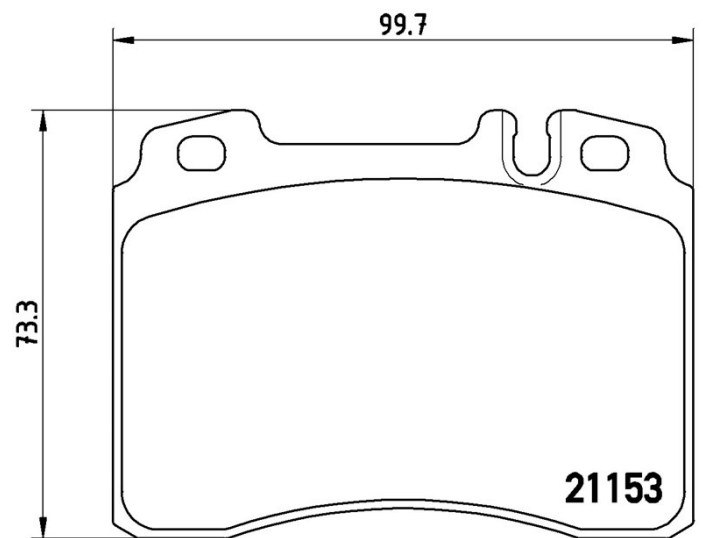

Pads technical data

Axle Front	WVA 21153
Width 99,7 mm	Thickness 16 mm
Height 73,3 mm	Braking system Teves
Features	Wear indicator Prepared

EANCode
8020584053942

Compatible vehicles

MERCEDES-BENZ

Model	Type	Kw	Year
COUPE (C124)	320 CE (124.052)	162	10/92 05/93
E-CLASS (W124)	E 280 (124.028)	145	06/93 06/95
E-CLASS (W124)	E 280 (124.029)	142	06/93 06/95
E-CLASS (W124)	E 320 (124.032)	162	06/93 06/95
E-CLASS (W124)	E 36 AMG	200	07/94 01/95
E-CLASS (W124)	E 420 (124.034)	205	06/93 06/95
E-CLASS (W124)	E 60 AMG (124.036)	280	05/94 06/95
E-CLASS Convertible (A124)	E 320 (124.066)	162	06/93 03/98
E-CLASS Convertible (A124)	E 36 AMG (124.066)	200	05/94 03/98
E-CLASS Coupe (C124)	E 320 (124.052)	162	06/93 06/97

E-CLASS Coupe (C124)	E 36 AMG (124.052)	200	05/94 06/97
E-CLASS Coupe (C124)	E 36 AMG (124.052)	195	06/93 04/95
E-CLASS T-Model (S124)	E 320 T (124.092)	162	06/93 06/96
E-CLASS T-Model (S124)	E 36 T AMG (124.092)	200	05/94 06/96
KOMBI T-Model (S124)	300 TE-24 (124.091)	170	09/89 08/92
KOMBI T-Model (S124)	320 TE (124.092)	162	10/92 06/93
SALOON (W124)	280 E (124.028)	145	10/92 06/93
SALOON (W124)	320 E (124.032)	162	10/92 06/93
SALOON (W124)	400 E 4.2 (124.034)	205	10/92 06/93
SALOON (W124)	500 E AMG 6.0 (124.036)	275	01/92 06/93