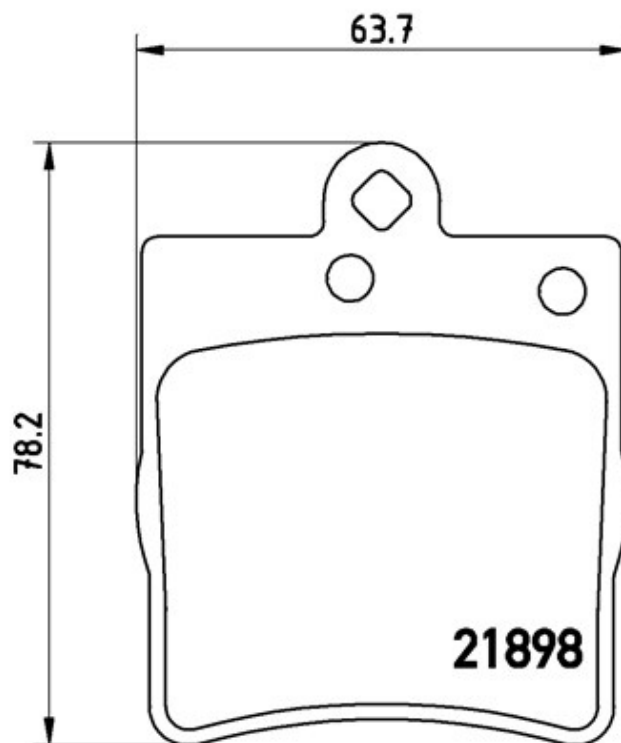

Compatible vehicles