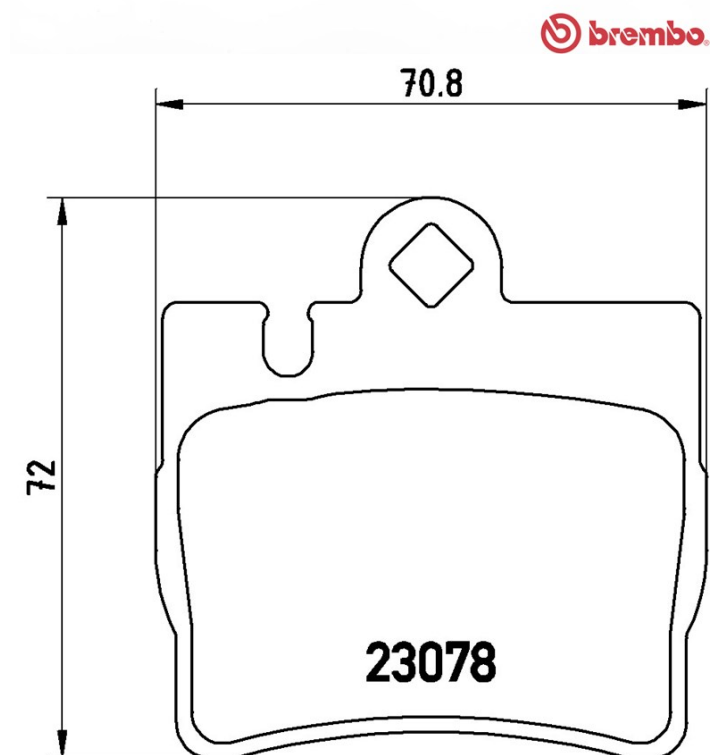

Pads technical data

Axle Rear	WWA 23078
Width 70,8 mm	Thickness 15,9 mm
Height 72 mm	Braking system Teves
Features	Wear indicator Prepared

EA NCode
8020584054147

Compatible vehicles

MERCEDES-BENZ

Model	Type	kW/CV	Year
S-CLASS (W220)	S 280 (220.063, 220.163)	150/204	10/98 08/05
S-CLASS (W220)	S 320 (220.065, 220.165)	165/224	10/98 08/05
S-CLASS (W220)	S 320 CDI (220.026, 220.126)	145/197	08/99 09/02
S-CLASS (W220)	S 400 CDI (220.028, 220.128)	184/250	06/00 08/05
S-CLASS (W220)	S 430 (220.070, 220.170)	205/279	10/98 08/05
S-CLASS (W220)	S 500 (220.075, 220.175, 220.875)	225/306	10/98 08/05
S-CLASS (W220)	S 500 (220.075, 220.175, 220.875)	220/299	10/98 12/03

S-CLASS (W220)	S 55 AMG (220.073, 220.173)	265/360	04/99 08/05
S-CLASS (W220)	S 600 (220.878, 220.178)	270/367	01/00 08/05
S-CLASS Coupe (C215)	CL 500 (215.375)	225/306	03/99 03/06
S-CLASS Coupe (C215)	CL 55 AMG (215.373)	265/360	10/99 03/06
S-CLASS Coupe (C215)	CL 55 AMG Kompressor (215.374)	368/500	06/02 03/06
S-CLASS Coupe (C215)	CL 600 (215.376)	368/500	09/02 03/06
S-CLASS Coupe (C215)	CL 600 (215.378)	270/367	03/99 03/06
S-CLASS Coupe (C215)	CL 63 AMG	326/444	09/01 03/06