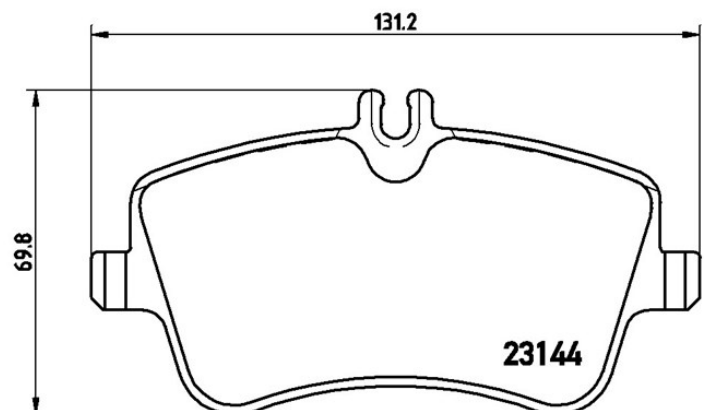

Pads technical data

Axle

Front

Width

131,2 mm

Height

62 - 69,8 mm

Features

With accessories

With brake caliper screws

EANCode

8020584054178

WVA

23144, 23145

Thickness

19,8 mm

Braking system

Lucas

Wear indicator

Prepared

Compatible vehicles

MERCEDES-BENZ

Model	Type	Kw	Year
C-CLASS (W203)	C 180 (203.035)	95	10/00 05/02
C-CLASS (W203)	C 180 Kompressor (203.046)	105	05/02 02/07
C-CLASS (W203)	C 200 CDI (203.004)	75	02/01 06/03
C-CLASS (W203)	C 200 CDI (203.004)	85	09/00 06/03