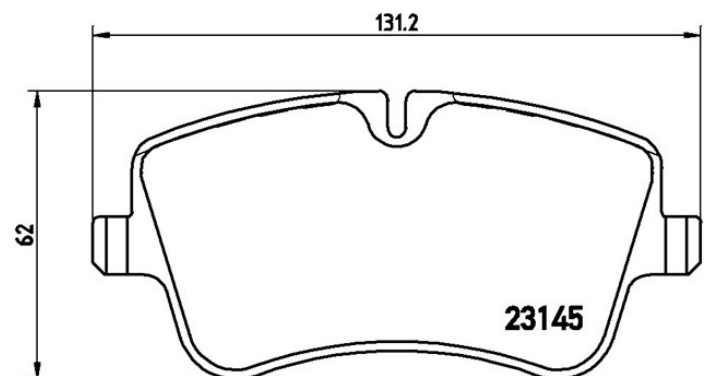

Pads technical data

Axle

Front

Width

131,2 mm

Height

62 - 69,8 mm

Features

With accessories

With brake caliper screws

EANCode

8020584054178

WVA

23144, 23145

Thickness

19,8 mm

Braking system

Lucas

Wear indicator

Prepared

Compatible vehicles

MERCEDES-BENZ

Model	Type	Kw	Year
C-CLASS (W203)	C 180 (203.035)	95	10/00 05/02
C-CLASS (W203)	C 180 Kompressor (203.046)	105	05/02 02/07
C-CLASS (W203)	C 200 CDI (203.004)	75	02/01 06/03
C-CLASS (W203)	C 200 CDI (203.004)	85	09/00 06/03