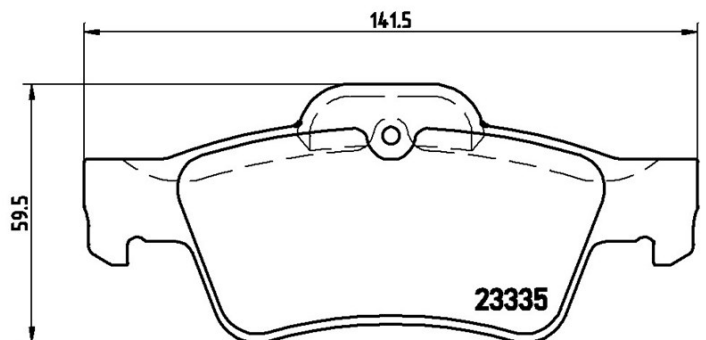

# BRAKE PAD P 50 052

The P 50 052 brake pad is synonymous with reliability

The Brembo brake pad guarantees ultimate safety when braking thanks to the use of more than 100 different compounds, designed according to the type of vehicle and use. Stopping distances reduced to a minimum, maximum driving comfort and silent operation are the most important features of Brembo materials. Brembo brake pads are supplied together with an extensive range of accessories and assembly kits for professional-standard installation.

## Technical specifications

EAN code	Rear	Thickness
<b>8020584054246</b>		<b>17 mm</b>
Width	Height	Braking system
<b>140 - 142 mm</b>	<b>57 - 60 mm</b>	<b>Teves</b>
Wear indicator	WVA number	
<b>Purpose-designed</b>	<b>23334,23335</b>	