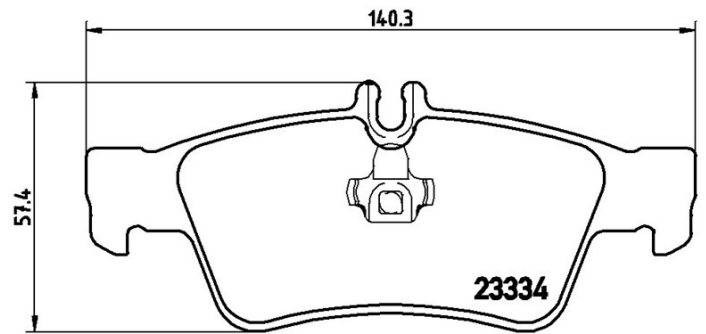

# BRAKE PAD P 50 052

The P 50 052 brake pad is synonymous with reliability

The Brembo brake pad guarantees ultimate safety when braking thanks to the use of more than 100 different compounds, designed according to the type of vehicle and use. Stopping distances reduced to a minimum, maximum driving comfort and silent operation are the most important features of Brembo materials. Brembo brake pads are supplied together with an extensive range of accessories and assembly kits for professional-standard installation.

## Technical specifications

EAN code	Rear	Thickness
<b>8020584054246</b>		<b>17 mm</b>
Width	Height	Braking system
<b>140 - 142 mm</b>	<b>57 - 60 mm</b>	<b>Teves</b>
Wear indicator	WVA number	
<b>Purpose-designed</b>	<b>23334,23335</b>	