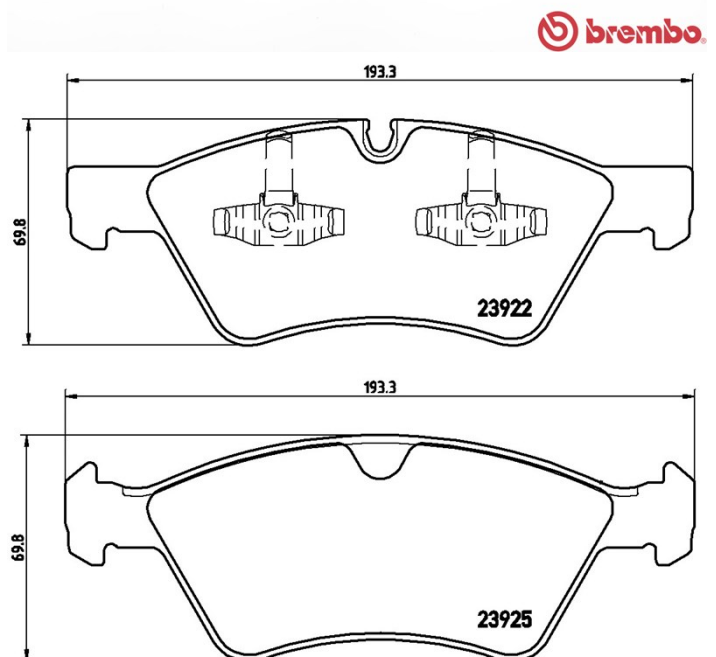

Pads technical data

Axle Front	WVA 23922, 23925
Width 193,1 - 194,3 mm	Thickness 21 mm
Height 69,8 mm	Braking system Teves
Features	Wear indicator Prepared

EA NCode
8020584059593

Compatible vehicles

MERCEDES-BENZ

Model	Type	Kw	Year
E-CLASS (W211)	E 240 4-matic (211.080)	130	03/03 12/08
E-CLASS (W211)	E 280 4-matic (211.092)	170	01/06 12/08
E-CLASS (W211)	E 280 CDI 4-matic (211.084)	140	03/05 12/08
E-CLASS (W211)	E 320 4-matic (211.082)	165	03/03 12/08
E-CLASS (W211)	E 320 CDI 4-matic (211.089)	165	03/05 12/08
E-CLASS (W211)	E 350 4-matic (211.087)	200	03/05 12/08
E-CLASS (W211)	E 500 4-matic (211.083)	225	10/03 12/08
E-CLASS (W211)	E 500 4-matic (211.090)	285	04/06 12/08
E-CLASS T-Model (S211)	E 240 T 4-matic (211.280)	130	07/03 07/09