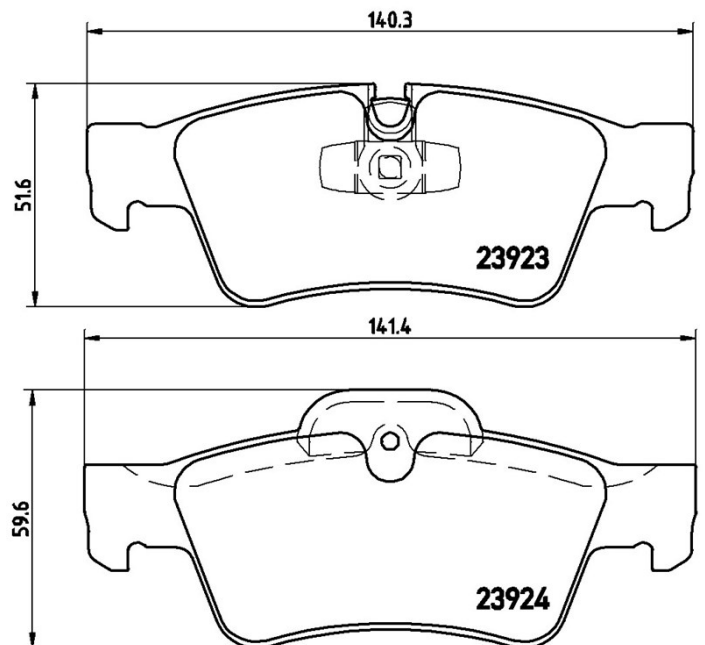

Pads technical data

Axle
Rear

WVA
23923, 26924

Width
140,3 - 141,4 mm

Thickness
18,0 mm

Height
51,6 - 59,6 mm

Braking system
Teves

Features

Wear indicator
Prepared

EANCode
8020584059609

Compatible vehicles

MERCEDES-BENZ

Model	Type	Kw	Year
G-CLASS (W463)	AMG G 63 (463.272)	420	06/15 -
G-CLASS (W463)	AMG G 65 (463.274, 463.275)	463	06/15 -
G-CLASS (W463)	G 55 AMG (463.270, 463.271)	350	06/04 -
G-CLASS (W463)	G 55 AMG (463.270, 463.271)	368	08/06 -
G-CLASS (W463)	G 55 AMG (463.270, 463.271)	373	08/08 -
G-CLASS (W463)	G 63 AMG (463.273)	400	05/12 -
G-CLASS (W463)	G 63 AMG 6x6	400	12/14 -
G-CLASS (W463)	G 65 AMG	450	05/12 -