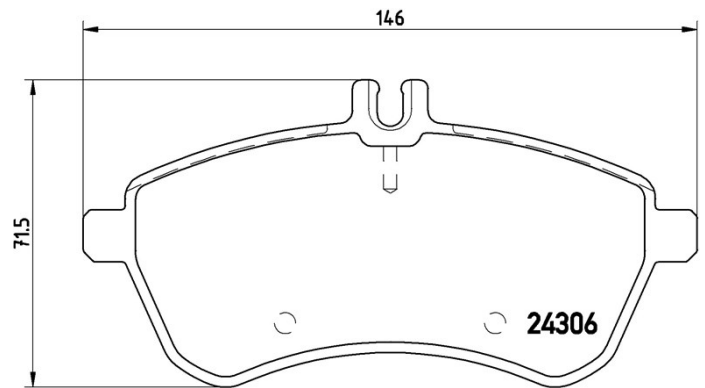

Pads technical data

Axle
Front

Width
146 mm

Height
71,5 mm

Features
With accessories
With brake caliper screws

EANCode
8020584061060

WVA
24306

Thickness
20,6 mm

Braking system
Lucas

Wear indicator
Prepared

Compatible vehicles

MERCEDES-BENZ

Model	Type	Kw	Year
C-CLASS (W204)	C 180 CDI (204.000)	88	01/11 01/14
C-CLASS (W204)	C 180 CGI (204.031)	115	01/08 01/14
C-CLASS (W204)	C 180 CGI (204.049)	115	01/07 01/14
C-CLASS (W204)	C 180 Kompressor (204.044, 204.045)	115	01/08 01/14
C-CLASS (W204)	C 180 Kompressor (204.046)	115	01/07 01/14
C-CLASS (W204)	C 200 (204.048)	137	05/11 01/14
C-CLASS (W204)	C 200 CDI (204.001)	100	01/11 01/14
C-CLASS (W204)	C 200 CDI (204.007, 204.006)	100	01/07 12/10
C-CLASS (W204)	C 200 CGI (204.048)	135	01/07 01/14
C-CLASS (W204)	C 200 Kompressor (204.041)	135	01/07 01/14
C-CLASS (W204)	C 220 CDI (204.002)	120	10/08 01/14
C-CLASS (W204)	C 220 CDI (204.002)	125	12/08 01/14