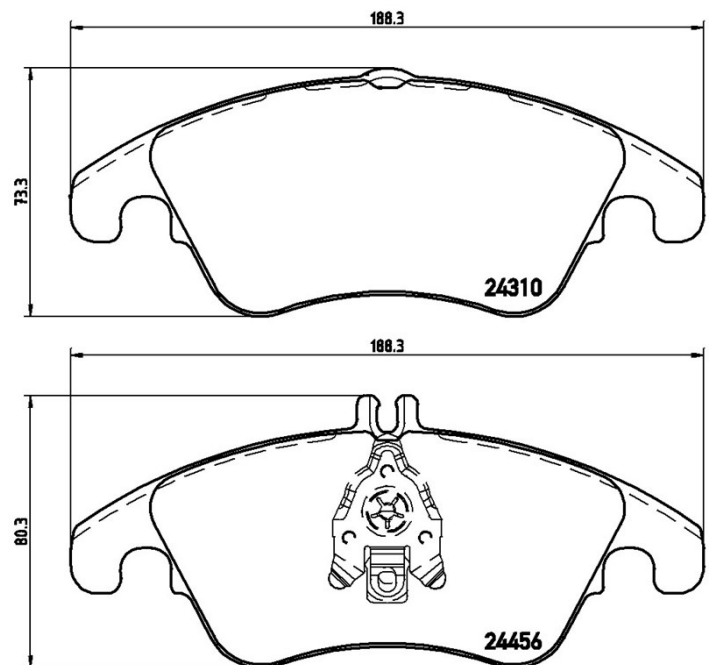

Pads technical data

Axle Front

WVA
24310, 24311, 24456

Width
188,3 mm

Thickness
19,4 mm

Height
73,3 - 80,3 mm

Braking system
Lucas

Features

Wear indicator
Prepared

EANCode
8020584061084

Compatible vehicles

MERCEDES-BENZ

Model	Type	Kw	Year
C-CLASS (W204)	C 250 CDI 4-matic (204.082)	150	01/11 01/14
C-CLASS (W204)	C 280 (204.054)	170	01/07 01/14
C-CLASS (W204)	C 280 4-matic (204.081)	170	07/07 01/14
C-CLASS (W204)	C 300 (204.054)	170	07/09 01/14
C-CLASS (W204)	C 300 (204.055)	185	02/11 01/14
C-CLASS (W204)	C 300 4-matic (204.080)	185	02/11 01/14
C-CLASS (W204)	C 300 4-matic (204.081)	170	07/07 01/14
C-CLASS (W204)	C 300 CDI 4-matic (204.092)	170	01/11 01/14