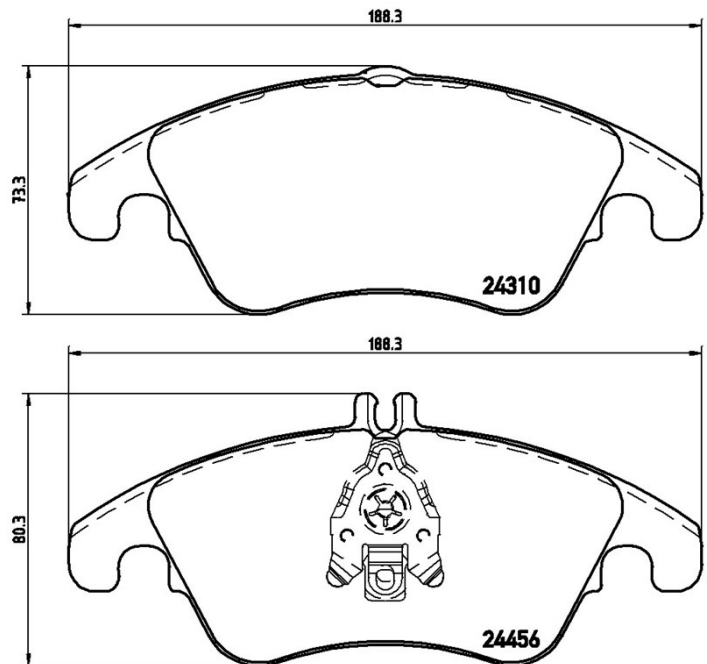

Pads technical data

Axle
Front

WVA
24310, 24311, 24456

Width
188,3 mm

Thickness
19,4 mm

Height
73,3 - 80,3 mm

Braking system
Lucas

Features

Wear indicator
Prepared

EANCode
8020584068953

Compatible vehicles

MERCEDES-BENZ

Model	Type	Kw	Year
C-CLASS (W204)	C 250 CDI 4-matic (204.082)	150	01/11 01/14
C-CLASS (W204)	C 280 (204.054)	170	01/07 01/14
C-CLASS (W204)	C 280 4-matic (204.081)	170	07/07 01/14
C-CLASS (W204)	C 300 (204.054)	170	07/09 01/14
C-CLASS (W204)	C 300 (204.055)	185	02/11 01/14
C-CLASS (W204)	C 300 4-matic (204.080)	185	02/11 01/14
C-CLASS (W204)	C 300 4-matic (204.081)	170	07/07 01/14
C-CLASS (W204)	C 300 CDI 4-matic (204.092)	170	01/11 01/14
C-CLASS (W204)	C 320 CDI (204.022)	165	01/07 01/14