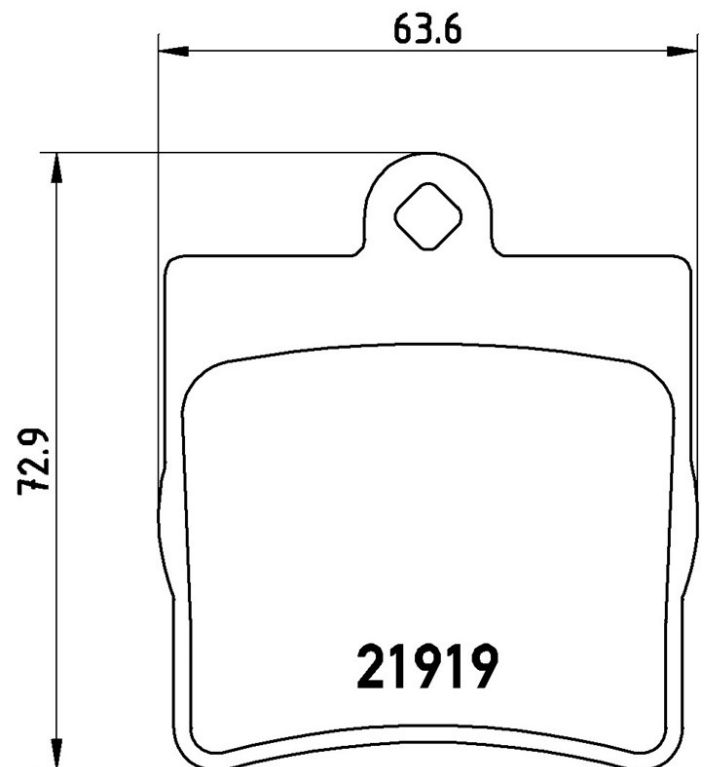

Pads technical data

Axle
Rear**WVA**
21919**Width**
63,6 mm**Thickness**
15,3 mm**Height**
72,9 mm**Braking system**
Teves**Features****Wear indicator**
Without**EANCode**
8020584061114

Compatible vehicles

MERCEDES-BENZ

Model	Type	Kw	Year
C-CLASS (W203)	C 180 (203.035)	95	10/00 05/02
C-CLASS (W203)	C 180 Kompressor (203.046)	105	05/02 02/07
C-CLASS (W203)	C 200 CDI (203.004)	75	02/01 06/03
C-CLASS (W203)	C 200 CDI (203.004)	85	09/00 06/03
C-CLASS (W203)	C 200 CDI (203.007)	90	04/03 02/07
C-CLASS (W203)	C 200 CGI Kompressor	125	07/03 02/07