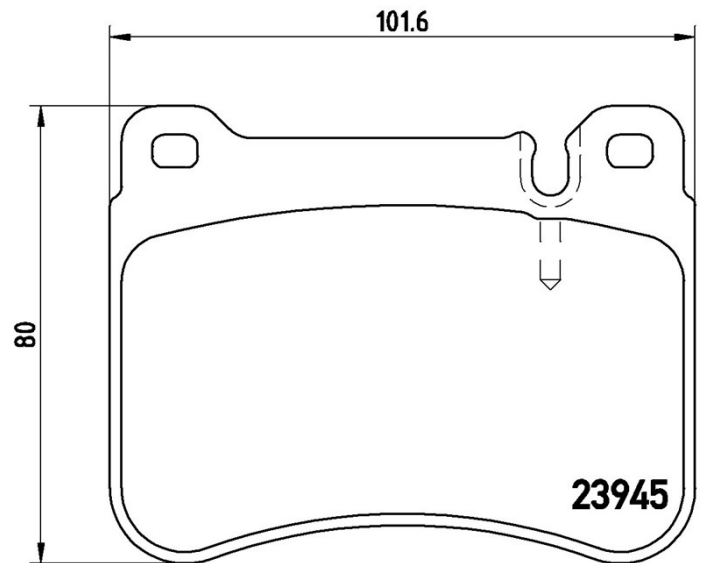

Pads technical data

Axle Front	WVA 23945
Width 101,6 mm	Thickness 16,5 mm
Height 80 mm	Braking system Brembo
Features	Wear indicator Prepared
EANCode 8020584068960	

Compatible vehicles

MERCEDES-BENZ

Model	Type	Kw	Year
C-CLASS (W203)	3.5 (203.056)	170	01/05 02/07
C-CLASS (W203)	C 180 Kompressor (203.046)	105	05/02 02/07
C-CLASS (W203)	C 200 CDI (203.007)	90	04/03 02/07
C-CLASS (W203)	C 200 CGI Kompressor (203.043)	125	07/03 02/07
C-CLASS (W203)	C 200 Kompressor (203.042)	120	05/02 02/07
C-CLASS (W203)	C 220 CDI (203.008)	110	02/03 02/07
C-CLASS (W203)	C 230 (203.052)	150	01/05 02/07
C-CLASS (W203)	C 230 Kompressor (203.040)	141	02/04 02/07
C-CLASS (W203)	C 240 (203.061)	125	05/00 02/07
C-CLASS (W203)	C 270 CDI (203.016)	120	12/00 02/07
C-CLASS (W203)	C 270 CDI (203.016)	125	12/00 02/07
C-CLASS (W203)	C 280 (203.054)	170	01/05 02/07
C-CLASS (W203)	C 280 4-matic (203.092)	170	01/05 02/07
C-CLASS (W203)	C 320 (203.064)	160	05/00 02/07
C-CLASS (W203)	C 320 CDI (203.020)	165	01/05 02/07
C-CLASS (W203)	C 350 (203.056)	200	01/05 02/07
C-CLASS Coupe (CL203)	C 350 (203.756)	200	01/05 05/08