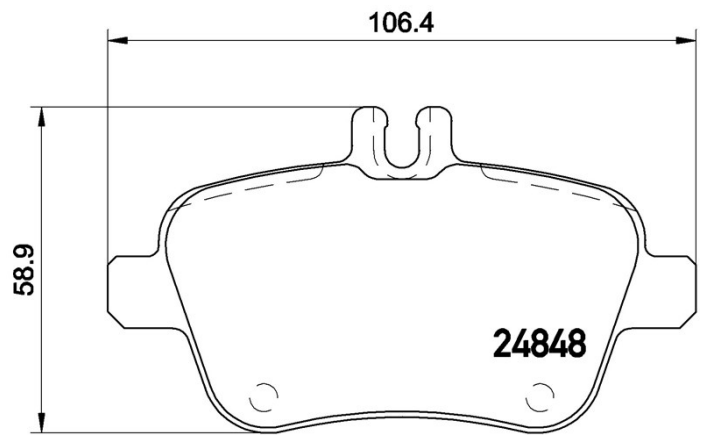

## Pads technical data

<b>Axle</b> Rear	<b>WVA</b> 24848
<b>Width</b> 106,4 mm	<b>Thickness</b> 18,4 mm
<b>Height</b> 58,9 mm	<b>Braking system</b> TRW
<b>Features</b>	<b>Wear indicator</b> Prepared

**EANCode**  
8020584068984

### MERCEDES-BENZ

Model	Type	Kw	Year
A-CLASS (W176)	A 160 (176.041)	75	07/15 -
A-CLASS (W176)	A 160 CDI / d (176.011)	66	06/13 -
A-CLASS (W176)	A 180 (176.042)	90	06/12 -
A-CLASS (W176)	A 180 CDI (176.000)	80	06/12 -
A-CLASS (W176)	A 180 CDI / d (176.012)	80	06/12 -
A-CLASS (W176)	A 200 (176.043)	115	06/12 -
A-CLASS (W176)	A 200 CDI (176.001)	100	06/12 -
A-CLASS (W176)	A 200 CDI / d (176.008)	100	02/14 -
A-CLASS (W176)	A 200 CDI / d 4-matic (176.002)	100	02/14 -
A-CLASS (W176)	A 220 4-matic (176.047)	135	05/14 -
A-CLASS (W176)	A 220 CDI (176.003)	120	01/14 -
A-CLASS (W176)	A 220 CDI (176.003)	125	09/12 -
A-CLASS (W176)	A 220 CDI 4-matic (176.005)	125	09/12 -
A-CLASS (W176)	A 220 d (176.003)	130	07/15 -
A-CLASS (W176)	A 220 d 4-matic (176.005)	130	07/15 -
A-CLASS (W176)	A 250 (176.044)	155	06/12 06/15
A-CLASS (W176)	A 250 (176.050)	160	07/15 -
A-CLASS (W176)	A 250 4-matic (176.046)	155	06/12 06/15