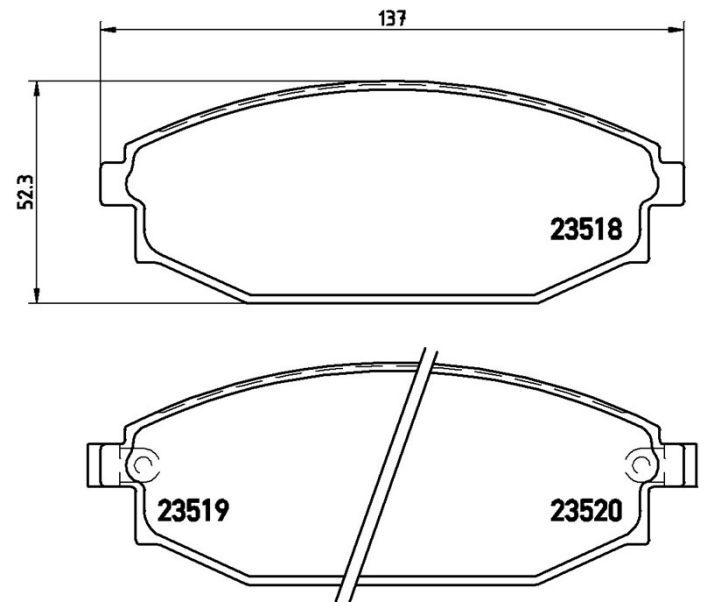

Pads technical data

Axle
Front

WVA
23518, 23519, 23520

Width
137 mm

Thickness
17 mm

Height
52,3 mm

Braking system
Sumitomo

Features

Wear indicator
Acoustic

EANCode
8020584054741

Compatible vehicles

HYUNDAI

Model	Type	Kw	Year
GALLOPER I	2.5 TD	62	08/91 07/98
GALLOPER I	2.5 TD intercooler	70	08/91 07/98
GALLOPER I	3.0 V6	104	08/91 07/98
GALLOPER II (JK-01)	2.5 TQi D	77	08/98 12/03
GALLOPER II (JK-01)	2.5 TD	65	08/98 12/03
GALLOPER II (JK-01)	2.5 TD intercooler	73	08/98 12/03
GALLOPER II (JK-01)	2.6 TD All-wheel Drive	63	08/98 06/03
GALLOPER II (JK-01)	3.0 AWD	118	05/99 09/01
GALLOPER II (JK-01)	3.0 V6	104	08/98 12/03