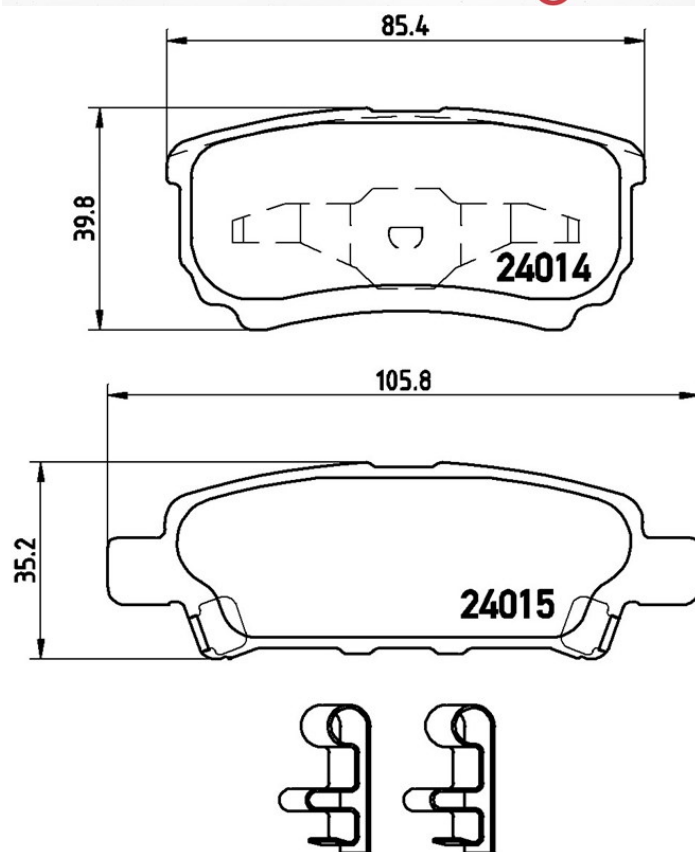

Pads P 54 034

brembo
AFTERMARKET

Pads technical data

Axle Rear	WVA 24014, 24015
Width 85,4 - 105,8 mm	Thickness 15,4 mm
Height 35,2 - 39,8 mm	Braking system Akebono
Features	Wear indicator Acoustic
EA NCode 8020584061275	

brembo

Compatible vehicles

CHRYSLER

Model	Type	Kw	Year
200 Convertible	2.4	129	01/11 -
200 Convertible	3.6	211	09/11 12/12
200 Saloon	2.4	129	01/11 12/13
200 Saloon	3.6	211	09/11 12/12
SEBRING (JS)	2.0 CRD	103	07/07 12/10