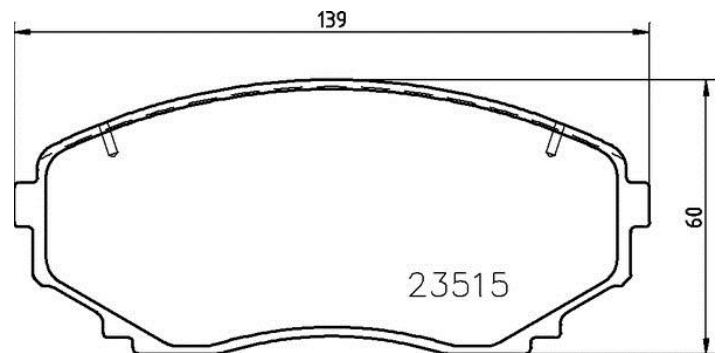

## Pads technical data

**Axle**  
Front

**WVA**  
23515

**Width**  
139,2 mm

**Thickness**  
17,4 mm

**Height**  
60 mm

**Braking system**  
Advics

**Features**  
With accessories

**Wear indicator**  
Acoustic

**EANCode**  
8020584087534