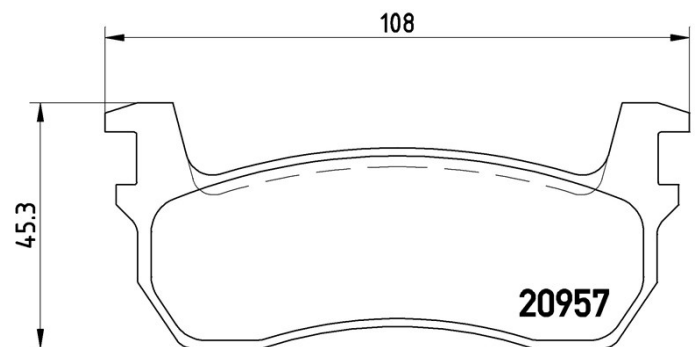

Pads technical data

Axle
Front

WVA
20957

Width
108 mm

Thickness
16 mm

Height
45,3 mm

Braking system
Akebono

Features

Wear indicator
Without

EANCode
8020584054932

Compatible vehicles

NISSAN				
Model	Type	Kw	Year	
MICRA I (K10)	1.0	40	12/82 05/89	
MICRA I (K10)	1.0	37	12/82 12/89	

OE Part number

Compatible OE codes	
NISSAN	4106001B25
NISSAN	4106001B26
NISSAN	4106001B90
NISSAN	4106001B91
NISSAN	4106004B25
NISSAN	4106004B26
NISSAN	4106005B25
NISSAN	4106005B26