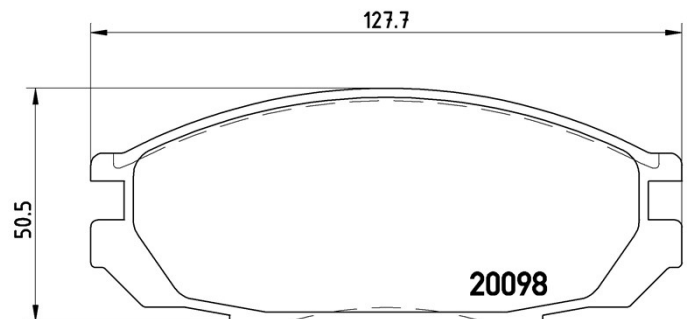

Pads technical data

Axle
Front, Rear

WVA
20098

Width
127,7 mm

Thickness
17 mm

Height
50,5 mm

Braking system
Sumitomo

Features

Wear indicator
Without

EANCode
8020584055007

Compatible vehicles

FORD AUSTRALIA

Model	Type	Kw	Year
MAVERICK Closed Off-Road Vehicle (DA)	4.2	125	02/88 03/94
MAVERICK Closed Off-Road Vehicle (DA)	4.2 TD	75	02/88 03/94
MAVERICK Pickup (DA)	4.2 TD	75	02/88 03/94
MAVERICK Platform/Chassis (DA)	4.2 TD	75	02/88 03/94

NISSAN

Model	Type	Kw	Year
PATROL GR IV (Y60, GR)	2.8 TD	82	10/95 02/98
PATROL GR IV (Y60, GR)	2.8 TD (Y60A)	85	09/88 06/97
PATROL GR IV (Y60, GR)	4.2 Cat	121	11/88 02/98
PATROL GR IV (Y60, GR)	4.2 D (Y60GR)	85	11/88 06/97
PATROL GR IV (Y60, GR)	4.2 D 4x4	92	07/92 05/94
PATROL GR IV (Y60, GR)	4.2 Efi 4WD (Y60)	129	02/88 12/95
VANETTE Box (C22)	1.5	51	10/86 12/95